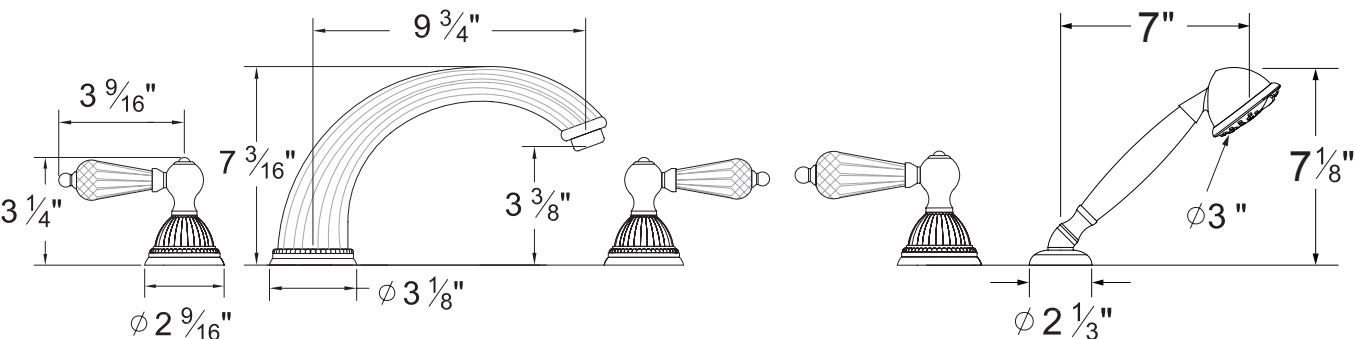

PRODUCT SPECIFICATION SHEET

ITEM # 1155LC
TRIM
Roman tub filler with hand shower

- "LC" style handles
- Includes backflow preventor
- Single function sprayer
- 16 GPM
- ROUGH NOT INCLUDED
- USE P0007 ROUGH

The measurements shown are for reference only. Products and specifications shown are subject to change without notice.
www.santecfaucet.com | P: 310.542.0063 F: 310.542.5681