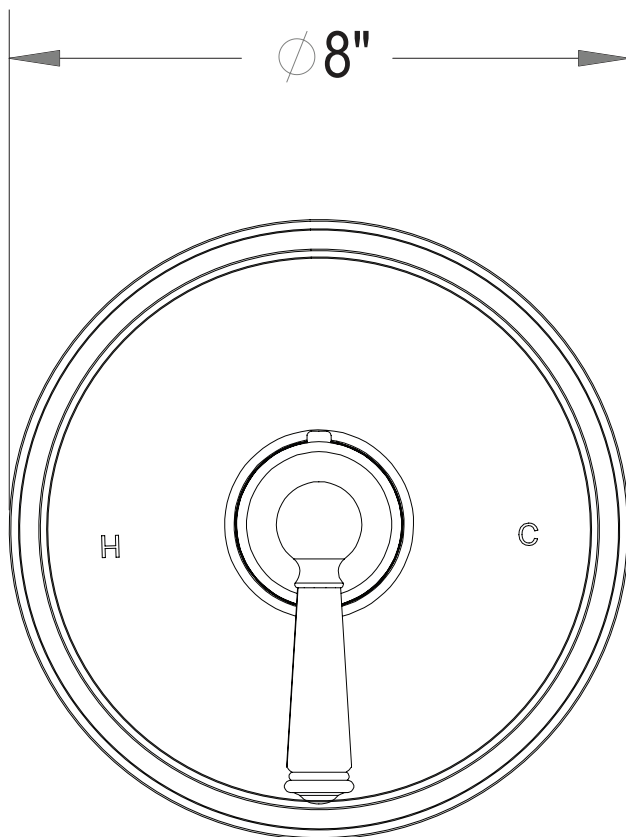

PRODUCT SPECIFICATION SHEET

ITEM # 1831EP-TM

TRIM

Pressure balanced control

- "EP" style handle
- Includes standard shower plate and handle
- VALVE NOT INCLUDED
- USE PB-3800 VALVE

The measurements shown are for reference only. Products and specifications shown are subject to change without notice.