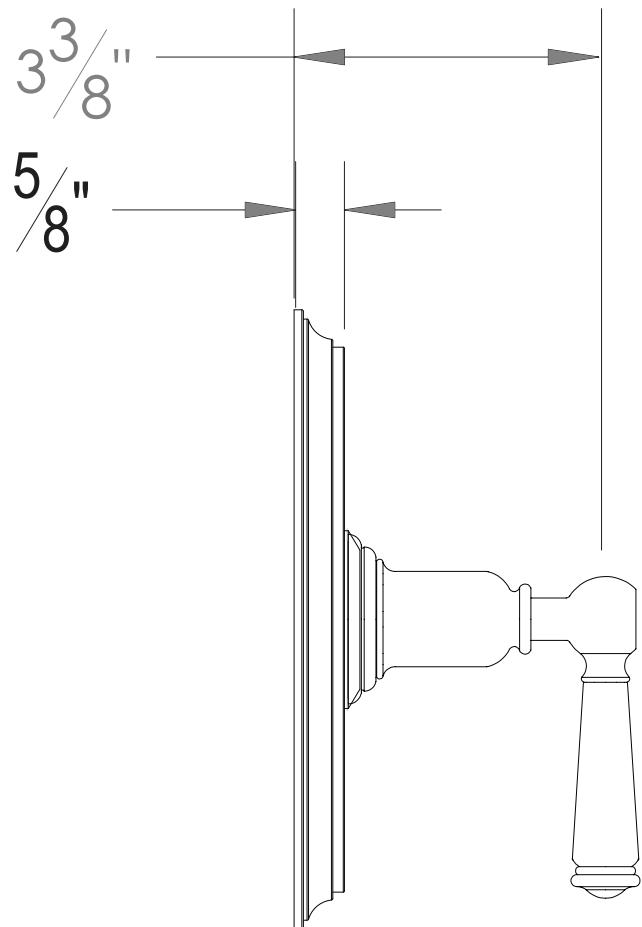

PRODUCT SPECIFICATION SHEET

ITEM # 1831EP-TM

TRIM

Pressure balanced control

- "EP" style handle
- Includes standard shower plate and handle
- VALVE NOT INCLUDED
- USE PB-3800 VALVE

The measurements shown are for reference only. Products and specifications shown are subject to change without notice.