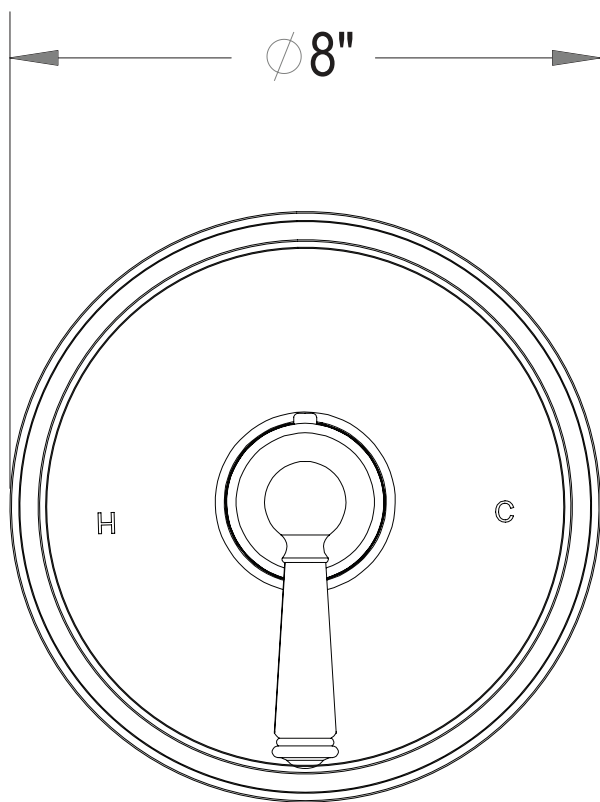

#### Pressure balanced control with diverter

- "EP" style handle
- Includes push button diverter, handle and plate
- VALVE NOT INCLUDED
- USE PB-3950 VALVE

The measurements shown are for reference only. Products and specifications shown are subject to change without notice.