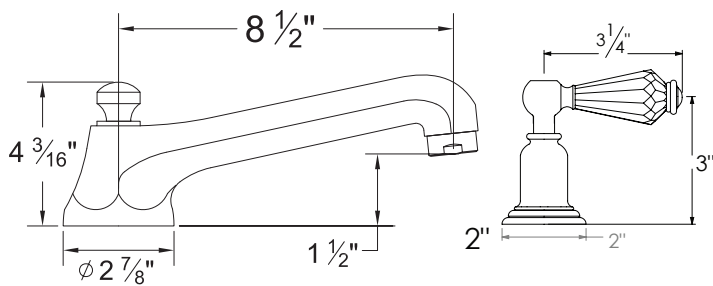

PRODUCT SPECIFICATION SHEET

ITEM # 1855RC-TM

TRIM

Roman tub filler with hand shower

- "RC" style handles
- Includes backflow preventor
- Single function sprayer
- 16 GPM
- ROUGH NOT INCLUDED
- USE P0007 ROUGH

The measurements shown are for reference only. Products and specifications shown are subject to change without notice.

www.santecfaucet.com | P: 310.542.0063 F: 310.542.5681