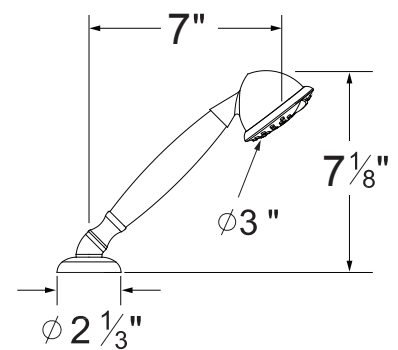

PRODUCT SPECIFICATION SHEET

ITEM # 1855RC-TM

TRIM

Roman tub filler with hand shower

- "RC" style handles
- Includes backflow preventor
- Single function sprayer
- 16 GPM
- ROUGH NOT INCLUDED
- USE P0007 ROUGH

The measurements shown are for reference only. Products and specifications shown are subject to change without notice.

www.santecfaucet.com | P: 310.542.0063 F: 310.542.5681