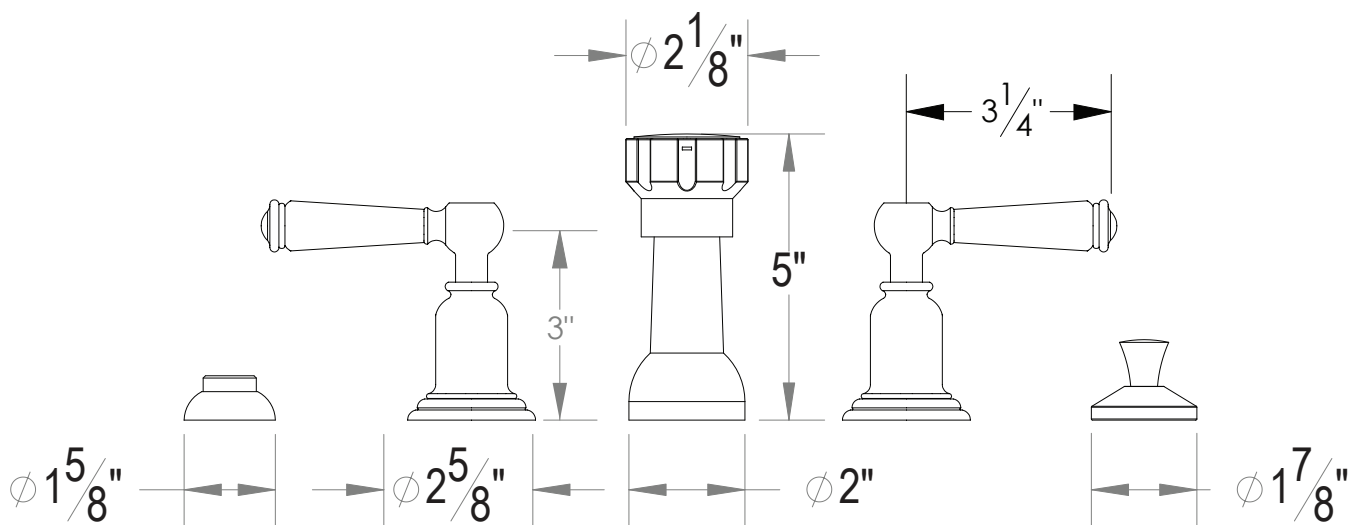

PRODUCT SPECIFICATION SHEET

ITEM # 1870EP
Bidet fitting

- “EP” style handles
- Includes an integral vacuum breaker
- Includes aerated spray
- Includes 1-1/4” pop-up drain assembly
- 1/4 turn ceramic disk cartridge

The measurements shown are for reference only. Products and specifications shown are subject to change without notice.