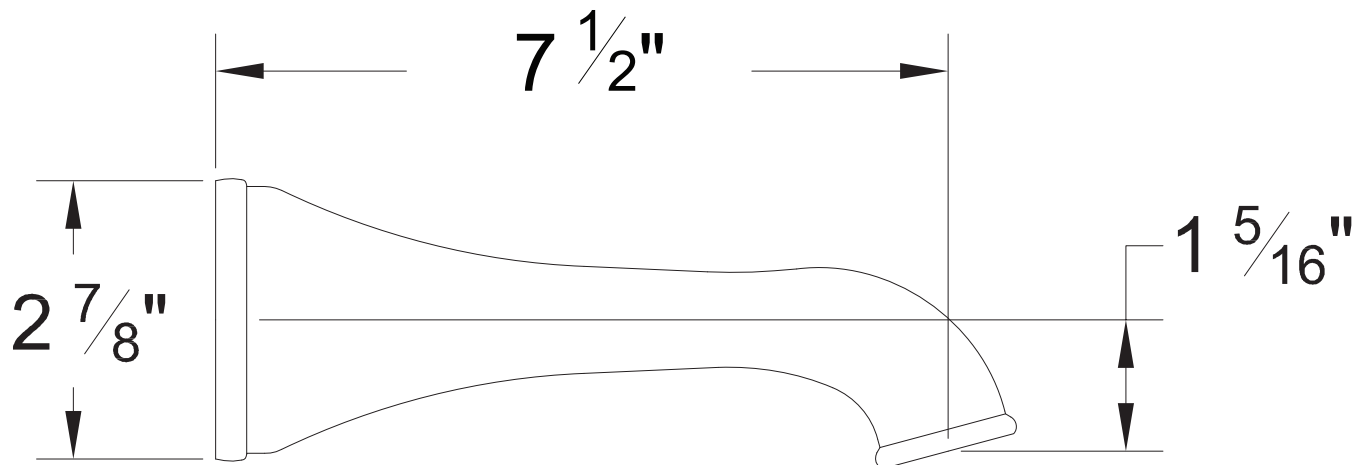

PRODUCT SPECIFICATION SHEET

ITEM # 2218ST

Tub spout

- 1/2" NPT female connection
- Spout center to wall distance 7-1/2"
- NOT RECOMMENDED TO BE USED IN ROMAN TUB APPLICATION

The measurements shown are for reference only. Products and specifications shown are subject to change without notice.