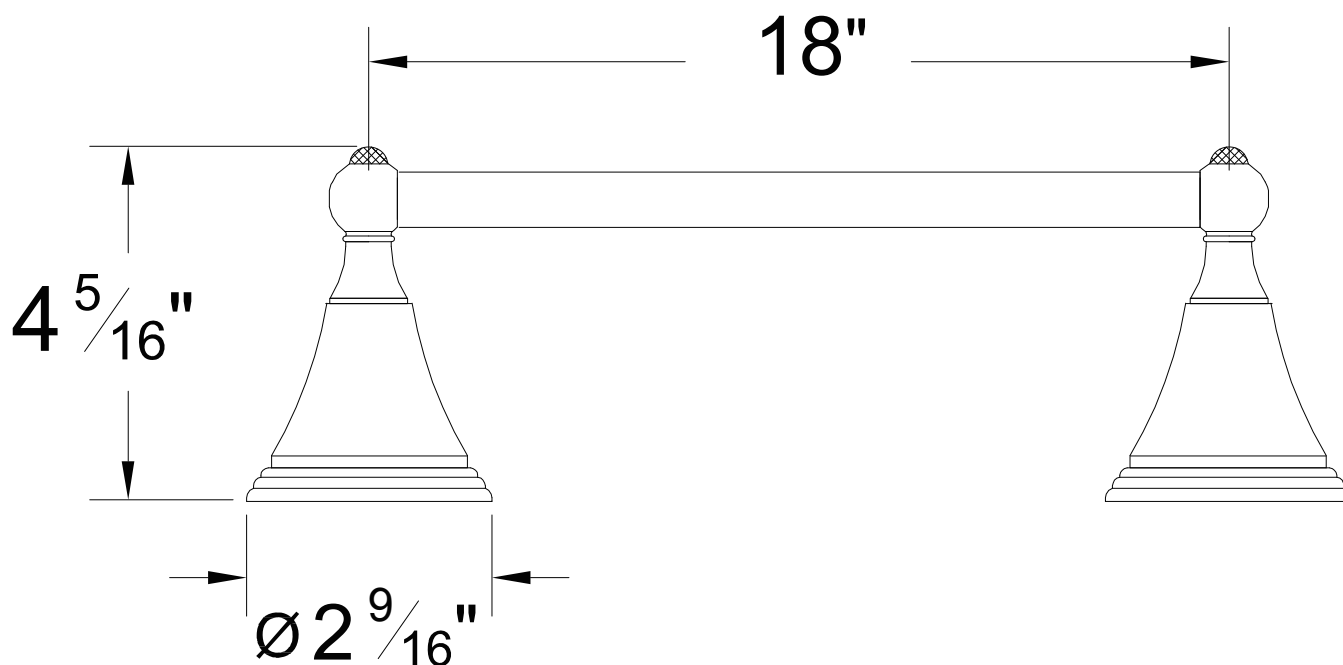

## PRODUCT SPECIFICATION SHEET

**ITEM # 2262SU**  
**18" Towel bar**

- Matches KC handles

The measurements shown are for reference only. Products and specifications shown are subject to change without notice.