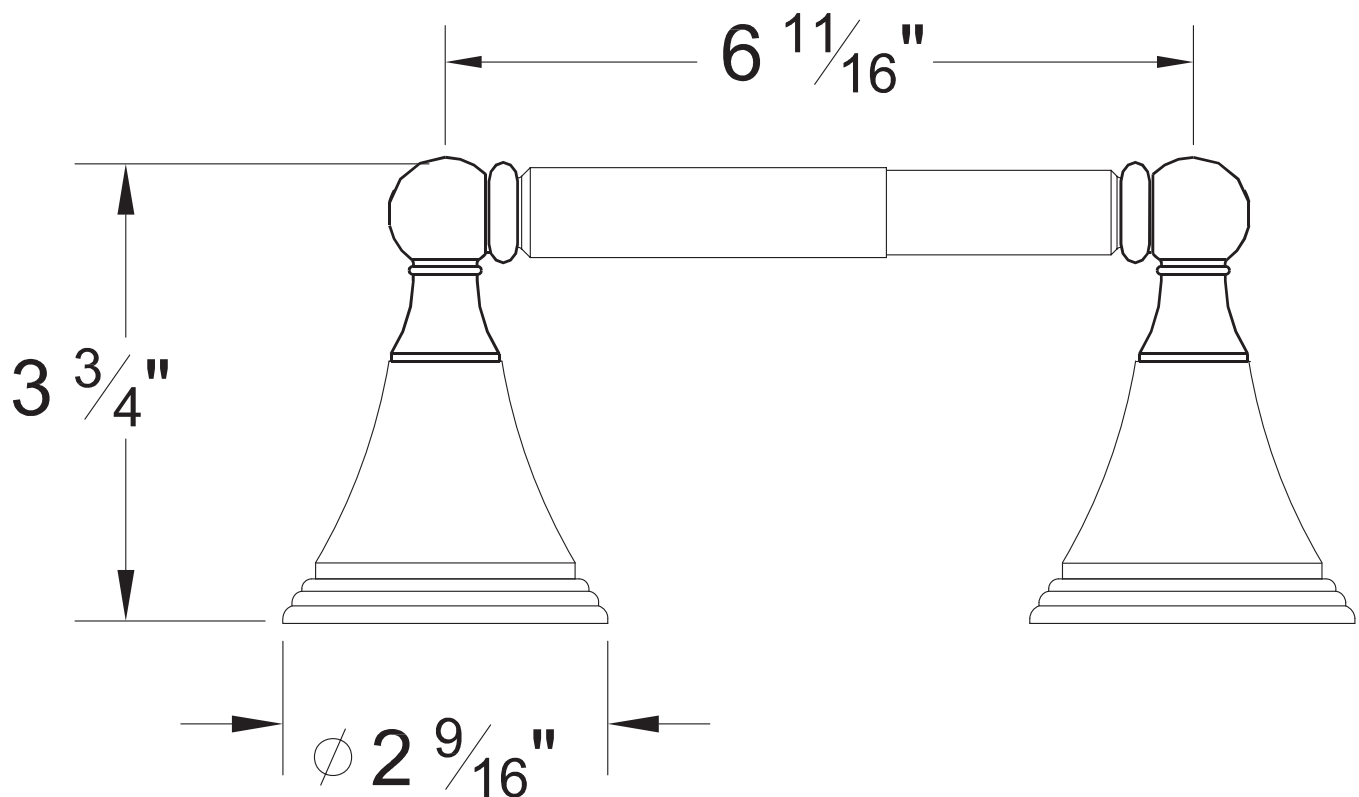

## PRODUCT SPECIFICATION SHEET

### ITEM # 2265KU Paper holder

- Matches KT handles

The measurements shown are for reference only. Products and specifications shown are subject to change without notice.

[www.santecfaucet.com](http://www.santecfaucet.com) | P: 310.542.0063 F: 310.542.5681