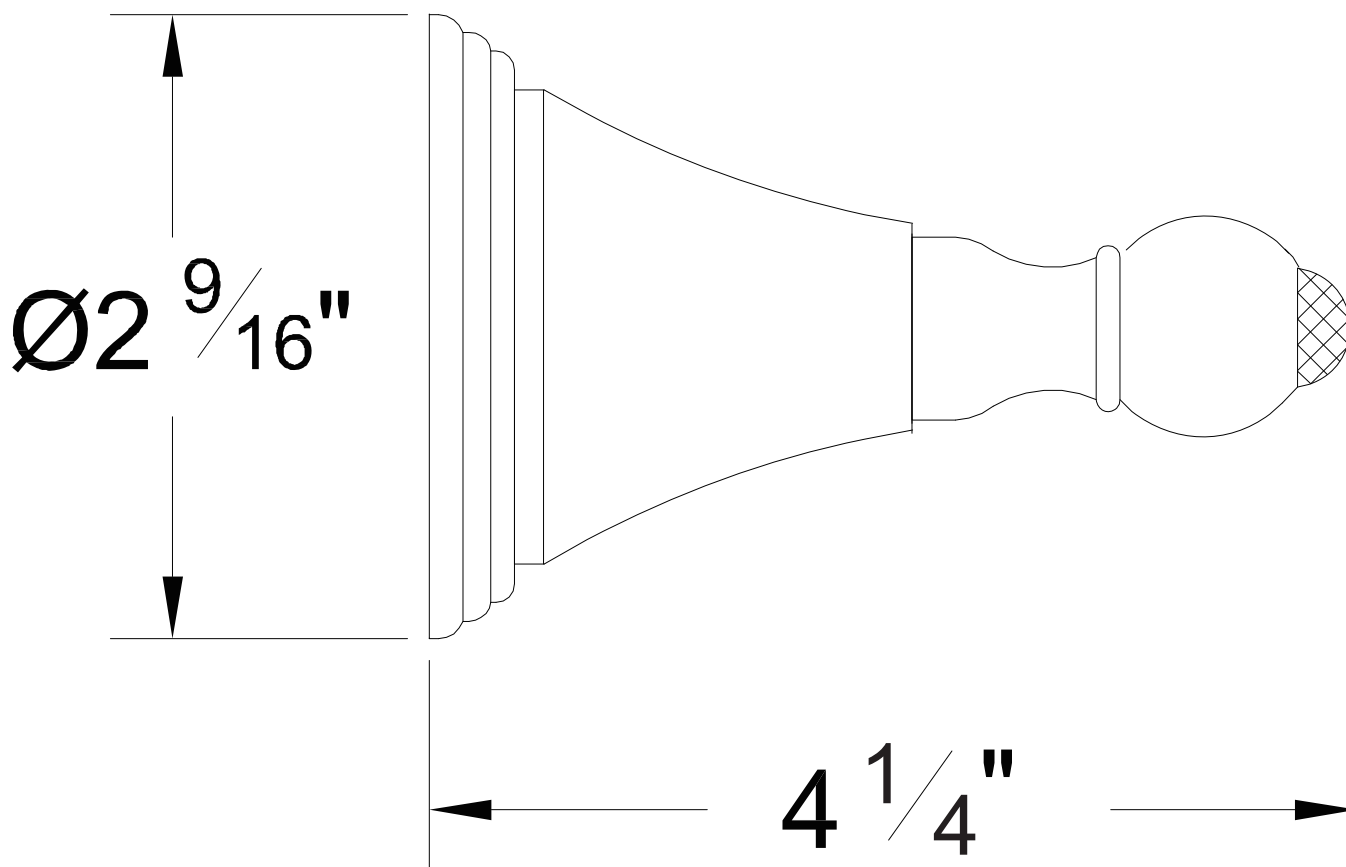

PRODUCT SPECIFICATION SHEET

ITEM # 2266SU
Robe hook

- Matches KC handles

The measurements shown are for reference only. Products and specifications shown are subject to change without notice.