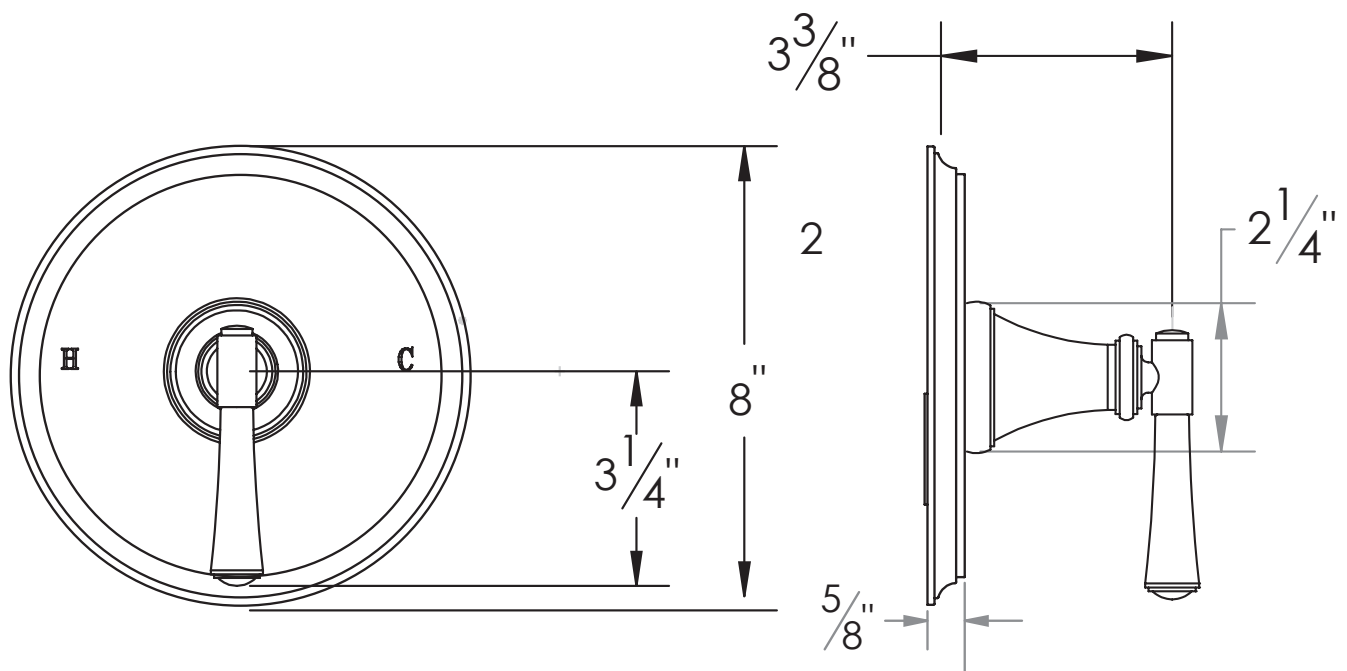

## PRODUCT SPECIFICATION SHEET

**ITEM # 2331HA-TM**

**TRIM**

**Pressure balanced control**

- "HA" style handle
- Includes standard shower plate and handle
- VALVE NOT INCLUDED
- USE PB-3800 VALVE

The measurements shown are for reference only. Products and specifications shown are subject to change without notice.