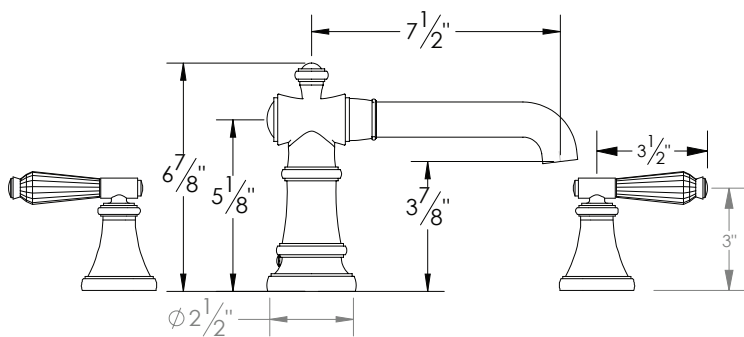

PRODUCT SPECIFICATION SHEET

ITEM # 2355HC-TM

TRIM

Roman tub filler with hand shower

- "HC" style handles
- Includes backflow preventor
- Single function sprayer
- 16 GPM
- Hand shower is 1.8 GPM
- ROUGH NOT INCLUDED
- USE P0004 ROUGH

The measurements shown are for reference only. Products and specifications shown are subject to change without notice.

www.santecfaucet.com | P: 310.542.0063 F: 310.542.5681