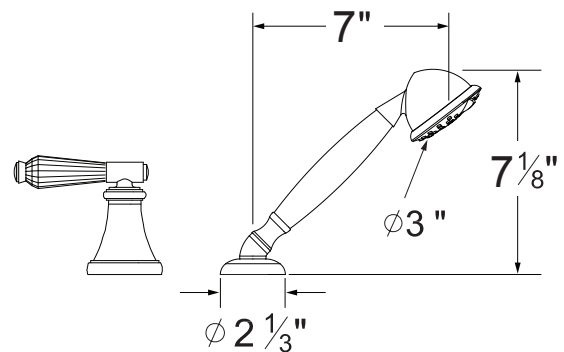

PRODUCT SPECIFICATION SHEET

ITEM # 2355HC-TM

TRIM

Roman tub filler with hand shower

- "HC" style handles
- Includes backflow preventor
- Single function sprayer
- 16 GPM
- Hand shower is 1.8 GPM
- ROUGH NOT INCLUDED
- USE P0004 ROUGH

The measurements shown are for reference only. Products and specifications shown are subject to change without notice.

www.santecfaucet.com | P: 310.542.0063 F: 310.542.5681