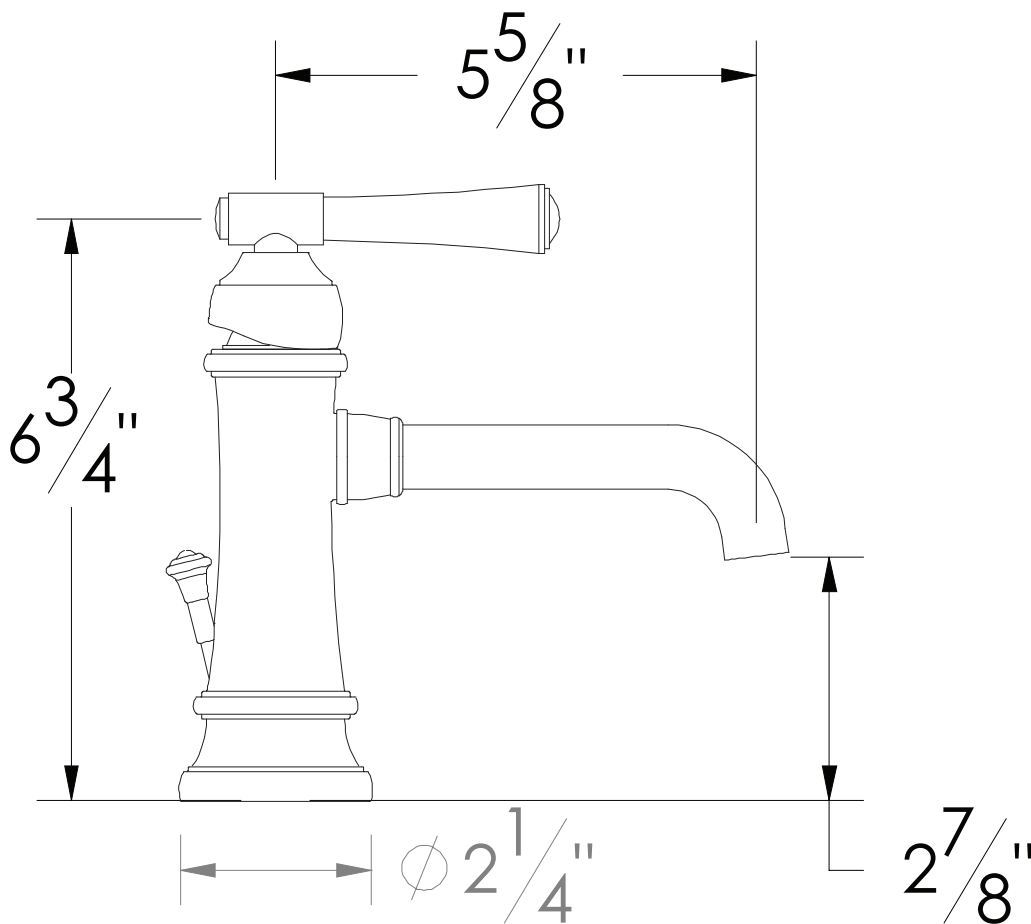

PRODUCT SPECIFICATION SHEET

ITEM # 2380HA Single control lavatory set

- "HA" style handle
- Includes pop-up drain assembly
- Single control ceramic disk cartridge
- Solid brass
- 1.2 GPM (CALGreen Compliant)
- Pre-assembled handle and valve
- 22 finishes available

The measurements shown are for reference only. Products and specifications shown are subject to change without notice.