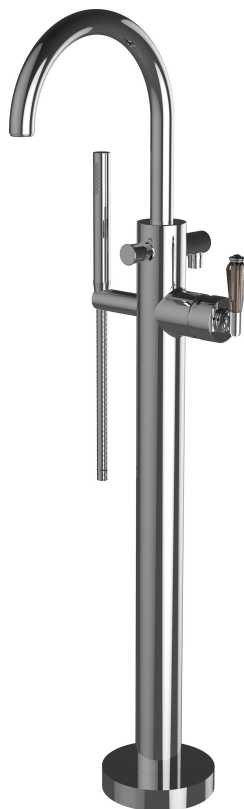

### ITEM # 2394HC-TM Floor mount tub filler with hand shower

- "HC" style handles
- 12 GPM
- Hand shower hose 57" long
- Hand shower is 1.8 GPM
- USE P0800 ROUGH
- ROUGH NOT INCLUDED
- Single function hand shower
- Maximum PSI 80