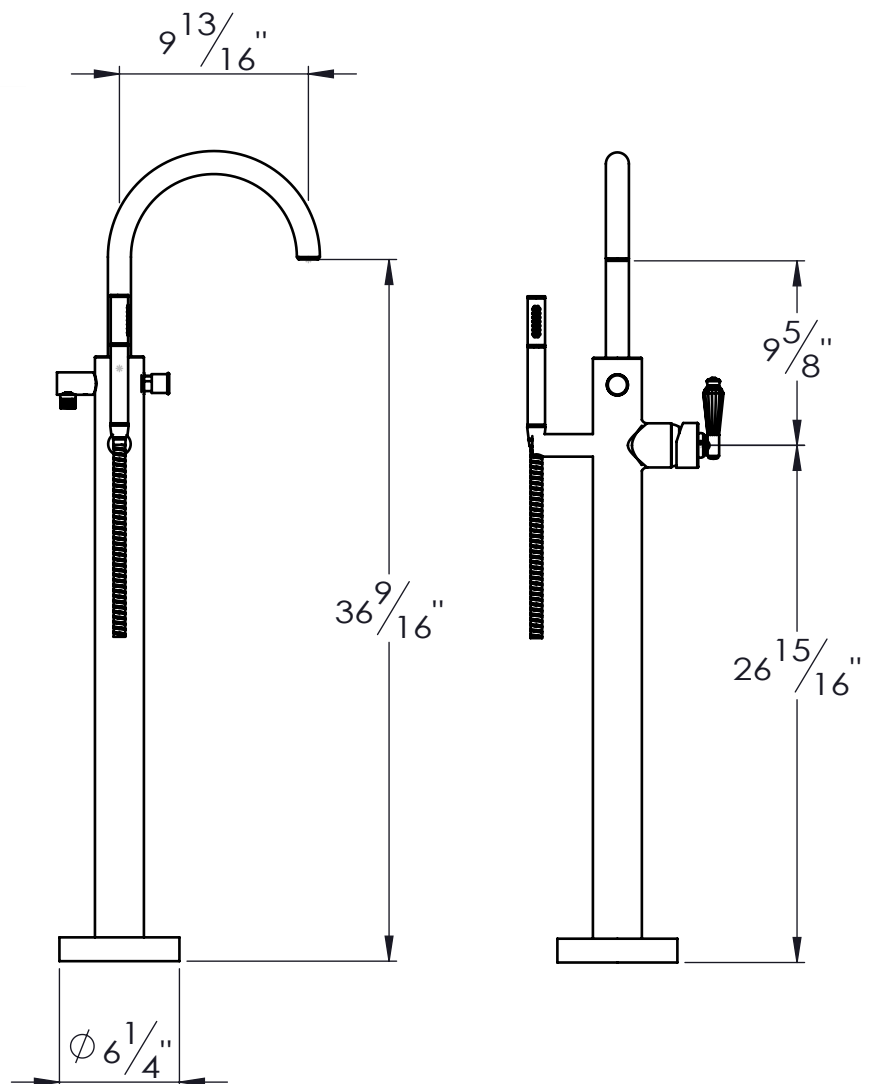

## PRODUCT SPECIFICATION SHEET

### ITEM # 2394HC-TM Floor mount tub filler with hand shower

- "HC" style handles
- 12 GPM
- Hand shower hose 57" long
- Hand shower is 1.8 GPM
- USE P0800 ROUGH
- ROUGH NOT INCLUDED
- Single function hand shower
- Maximum PSI 80

The measurements shown are for reference only. Products and specifications shown are subject to change without notice.