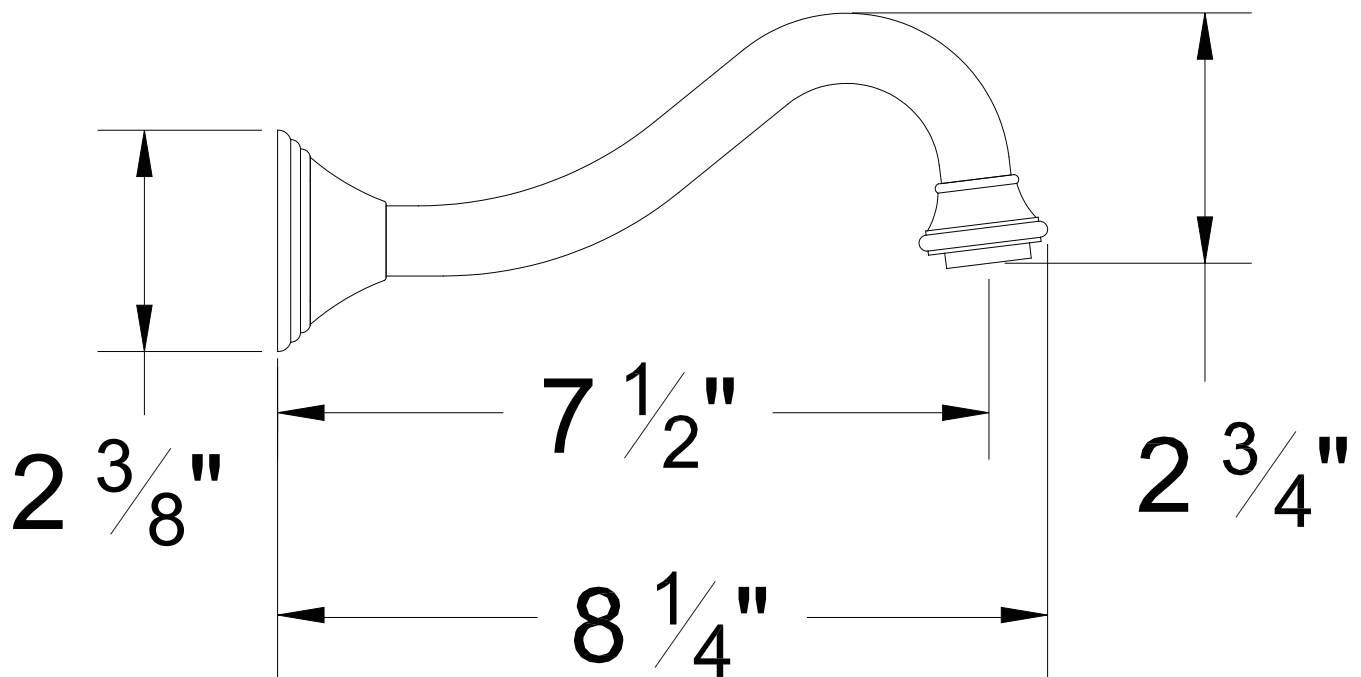

## PRODUCT SPECIFICATION SHEET

#### Tub spout

- 1/2" NPT female connection
- Spout center to wall distance 7-1/2"
- NOT RECOMMENDED TO BE USED IN ROMAN TUB APPLICATION

The measurements shown are for reference only. Products and specifications shown are subject to change without notice.