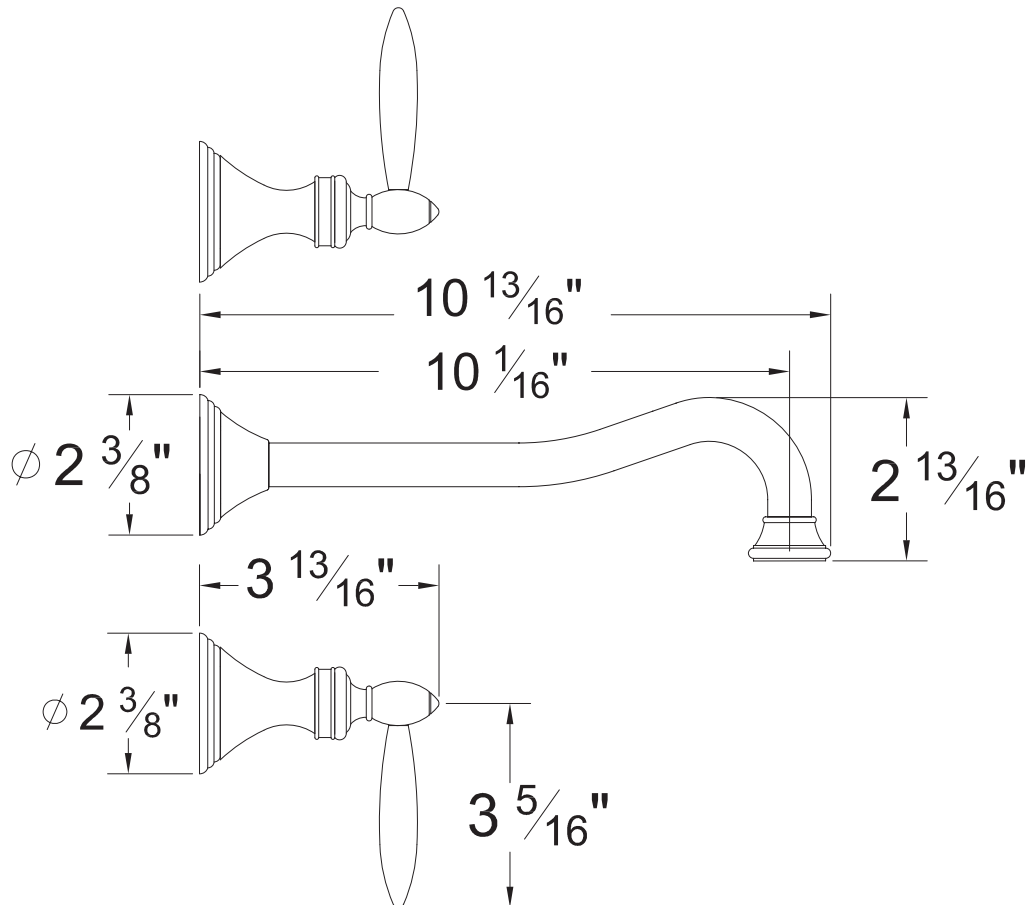

## PRODUCT SPECIFICATION SHEET

**ITEM # 2527LA-TM**  
**TRIM**  
**Wall mount Widespread lavatory set**

- "LA" style handles
- Solid brass
- 1.2 GPM (CALGreen Compliant)
- VALVES NOT INCLUDED
- USE SA-CORNER-SET
- DRAIN ASSEMBLY NOT INCLUDED
- Pre-assembled handles
- 22 finishes available

The measurements shown are for reference only. Products and specifications shown are subject to change without notice.