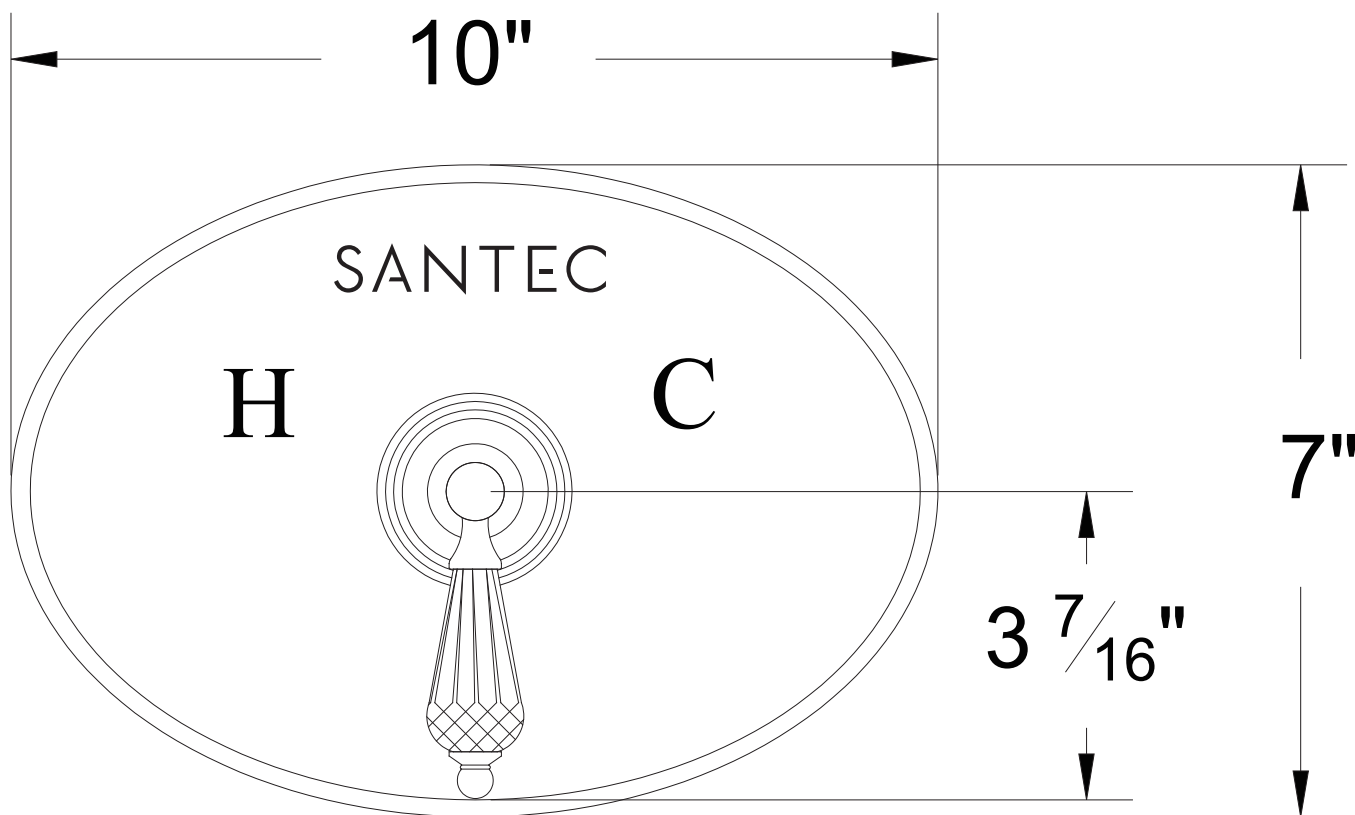

## PRODUCT SPECIFICATION SHEET

**ITEM # 2535YC-TM**

**TRIM**

**Pressure balanced control  
with diverter**

- "YC" style handle
- Includes push button diverter, handle and plate
- VALVE NOT INCLUDED
- USE PB-3950 VALVE

The measurements shown are for reference only. Products and specifications shown are subject to change without notice.

[www.santecfaucet.com](http://www.santecfaucet.com) | P: 310.542.0063 F: 310.542.5681