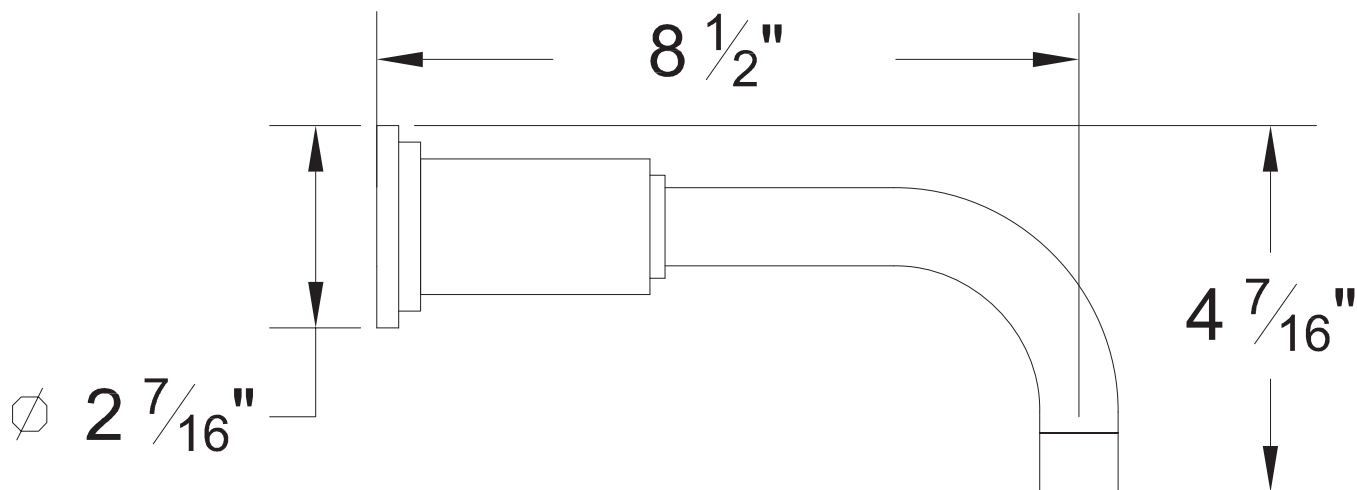

PRODUCT SPECIFICATION SHEET

ITEM # 2618ST

Tub spout

- 1/2" NPT female connection
- Spout center to wall distance 8-1/2"
- NOT RECOMMENDED TO BE USED IN ROMAN TUB APPLICATION

The measurements shown are for reference only. Products and specifications shown are subject to change without notice.