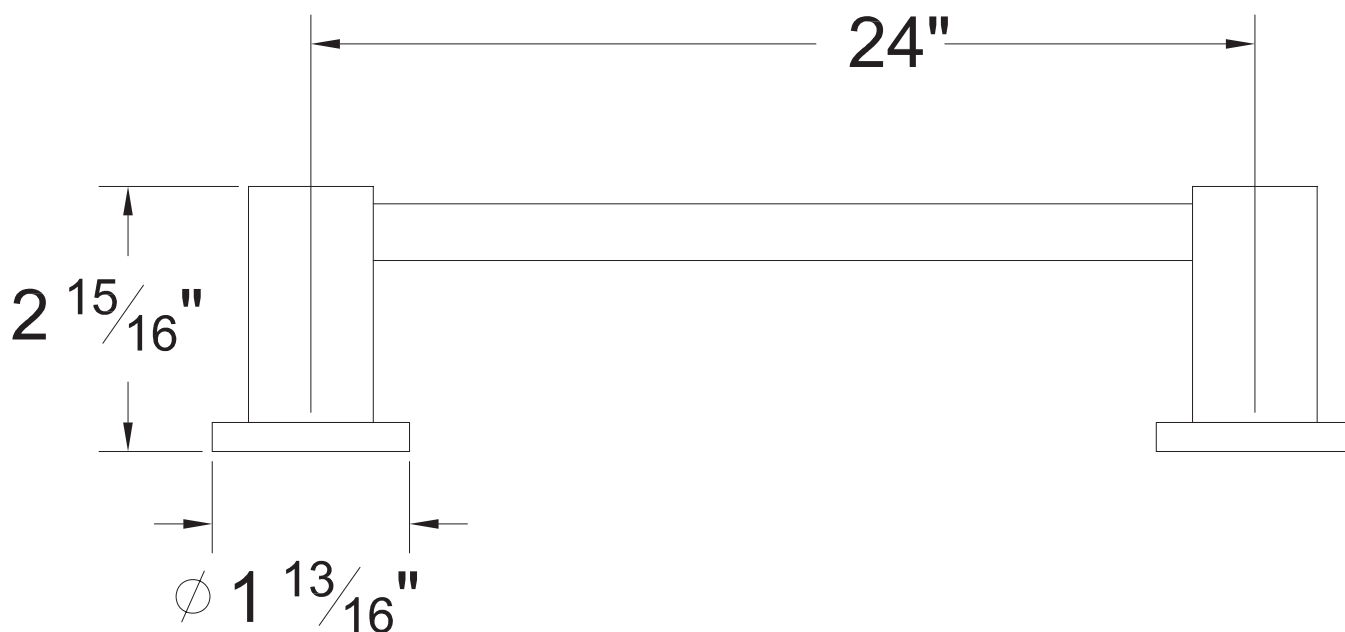

PRODUCT SPECIFICATION SHEET

ITEM # 2661EA
24" Towel bar

- Matches FO handles

The measurements shown are for reference only. Products and specifications shown are subject to change without notice.

www.santecfaucet.com | P: 310.542.0063 F: 310.542.5681