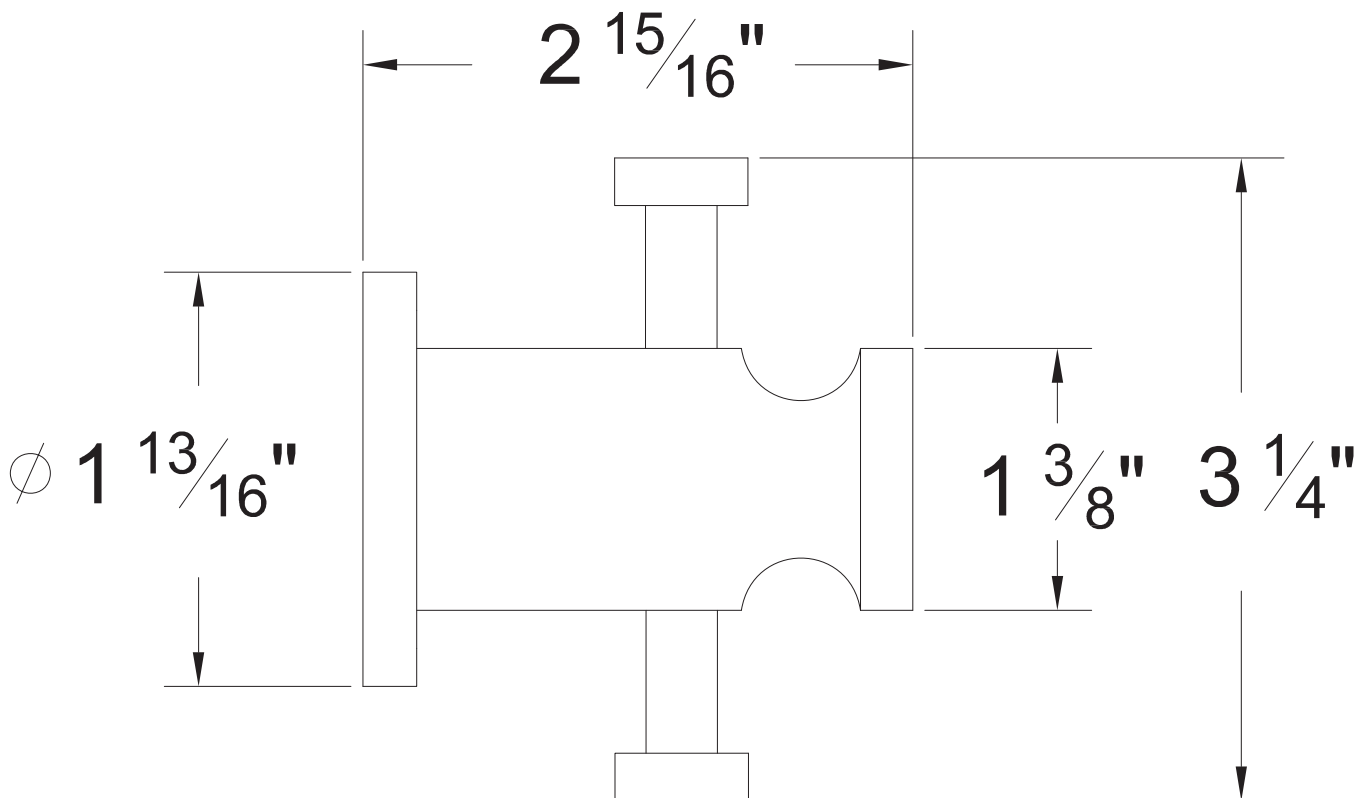

PRODUCT SPECIFICATION SHEET

ITEM # 2666EA
Robe hook

- Matches FO handles

The measurements shown are for reference only. Products and specifications shown are subject to change without notice.