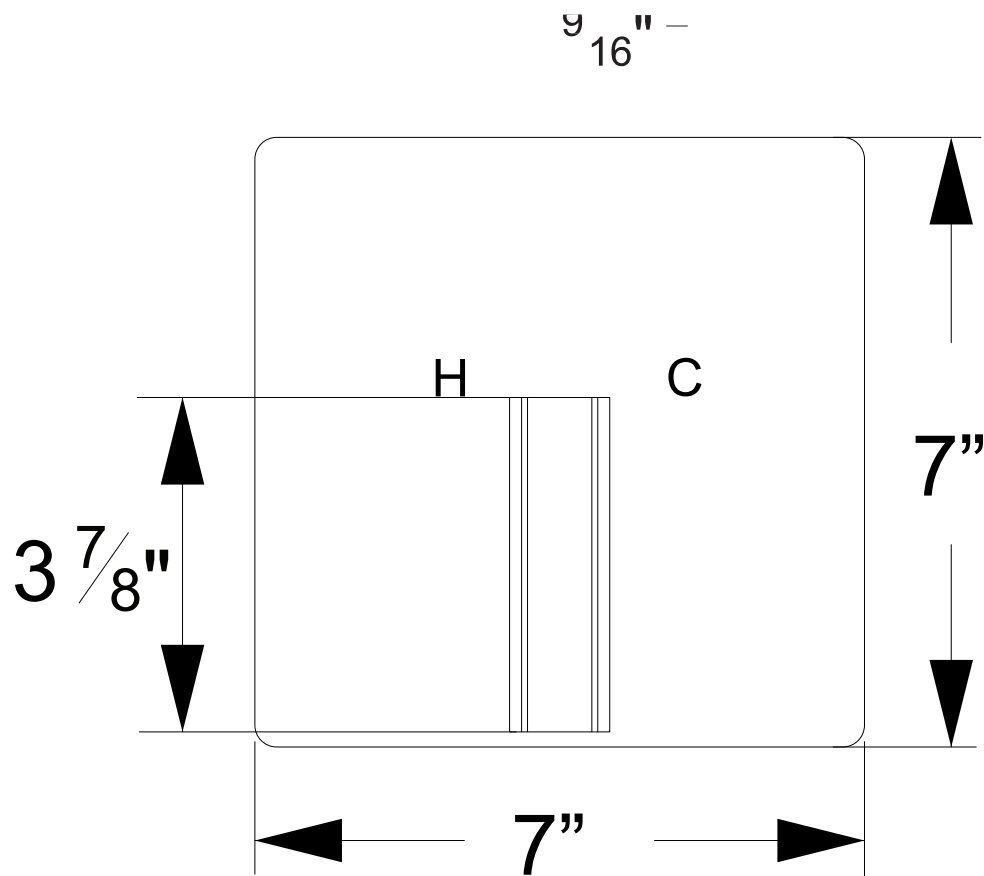

## PRODUCT SPECIFICATION SHEET

**ITEM # 2835EM-TM**  
**TRIM**  
**Pressure balanced control**  
**with diverter**

- "EM" style handle
- Includes push button diverter, handle and plate
- VALVE NOT INCLUDED
- USE PB-3950 VALVE

The measurements shown are for reference only. Products and specifications shown are subject to change without notice.