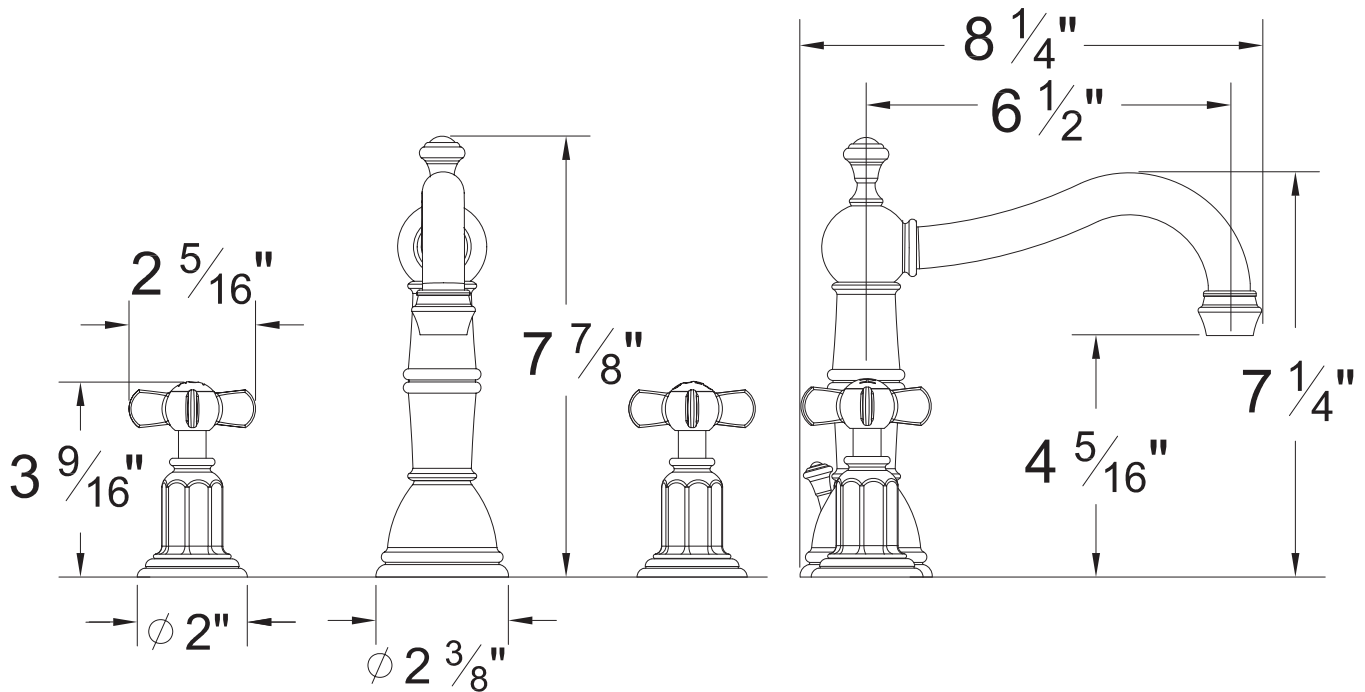

PRODUCT SPECIFICATION SHEET

ITEM # 2920ET Widespread lavatory set

- "ET" style handles
- Includes pop-up drain assembly
- Solid brass
- 1/4 turn ceramic disk cartridge
- 1.2 GPM (CALGreen Compliant)
- Pre-assembled handles and valves
- 22 finishes available

The measurements shown are for reference only. Products and specifications shown are subject to change without notice.