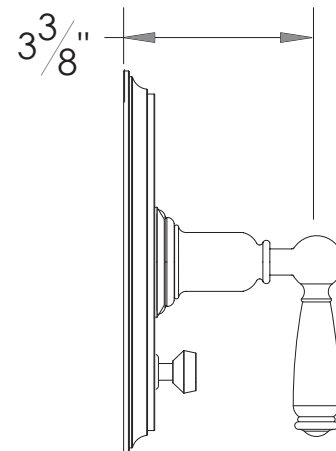

#### Pressure balanced control with diverter

- "EY" style handle
- Includes push button diverter, handle and plate
- VALVE NOT INCLUDED
- USE PB-3950 VALVE

The measurements shown are for reference only. Products and specifications shown are subject to change without notice.