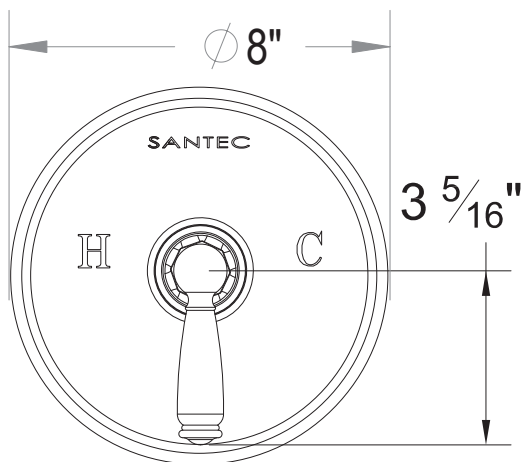

#### Pressure balanced control with diverter

- "EY" style handle
- Includes push button diverter, handle and plate
- VALVE NOT INCLUDED
- USE PB-3950 VALVE

The measurements shown are for reference only. Products and specifications shown are subject to change without notice.