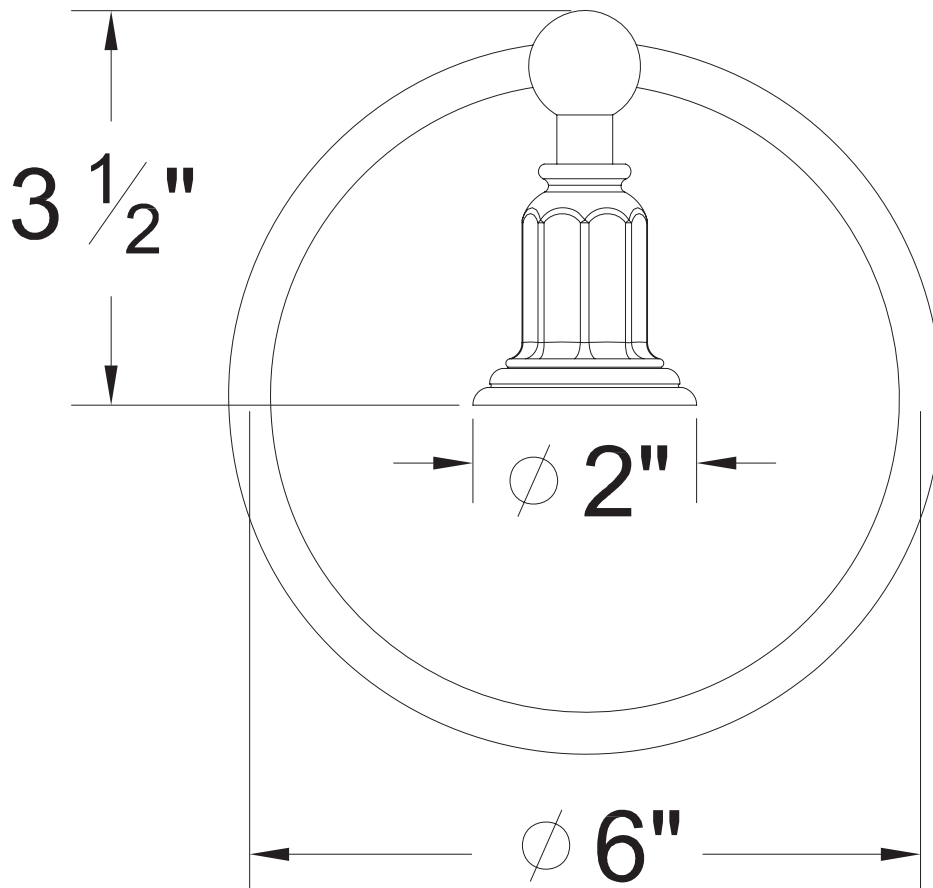

PRODUCT SPECIFICATION SHEET

ITEM # 2964EU
Towel ring

- Matches EC handles

The measurements shown are for reference only. Products and specifications shown are subject to change without notice.