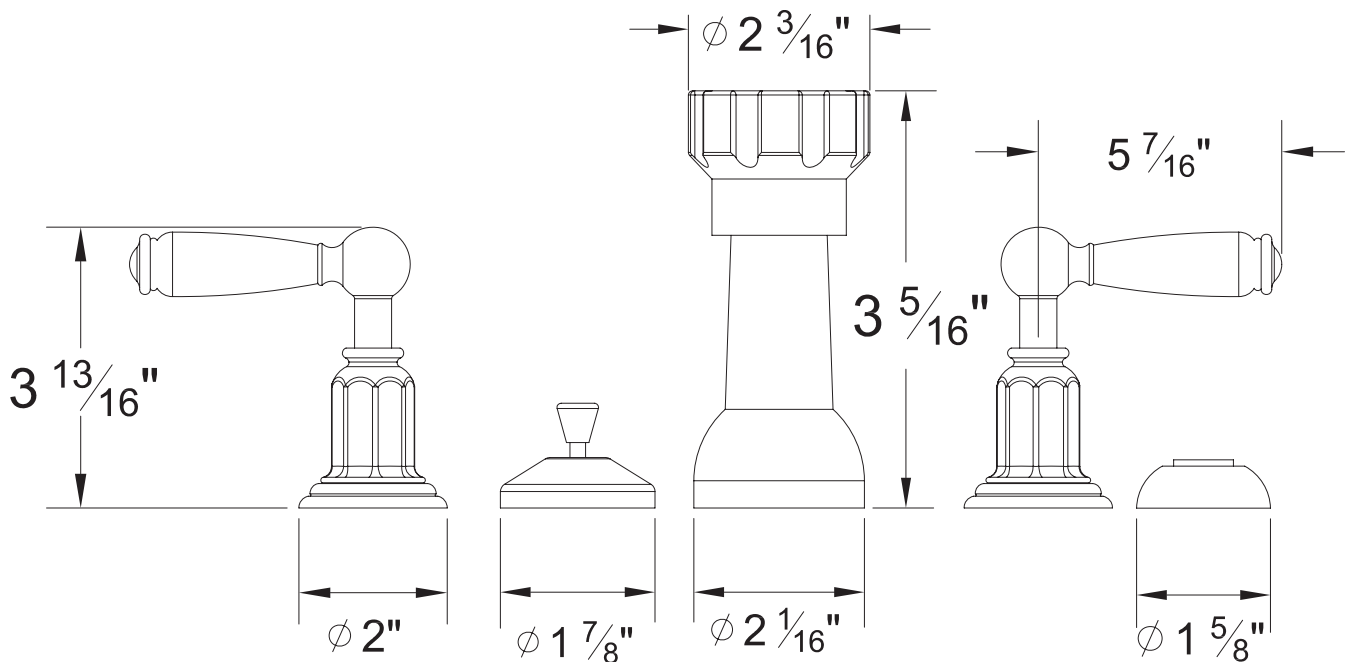

PRODUCT SPECIFICATION SHEET

ITEM # 2970EY Bidet fitting

- "HO" style handles
- Includes an integral vacuum breaker
- Includes aerated spray
- Includes 1-1/4" pop-up drain assembly
- 1/4 turn ceramic disk cartridge

The measurements shown are for reference only. Products and specifications shown are subject to change without notice.