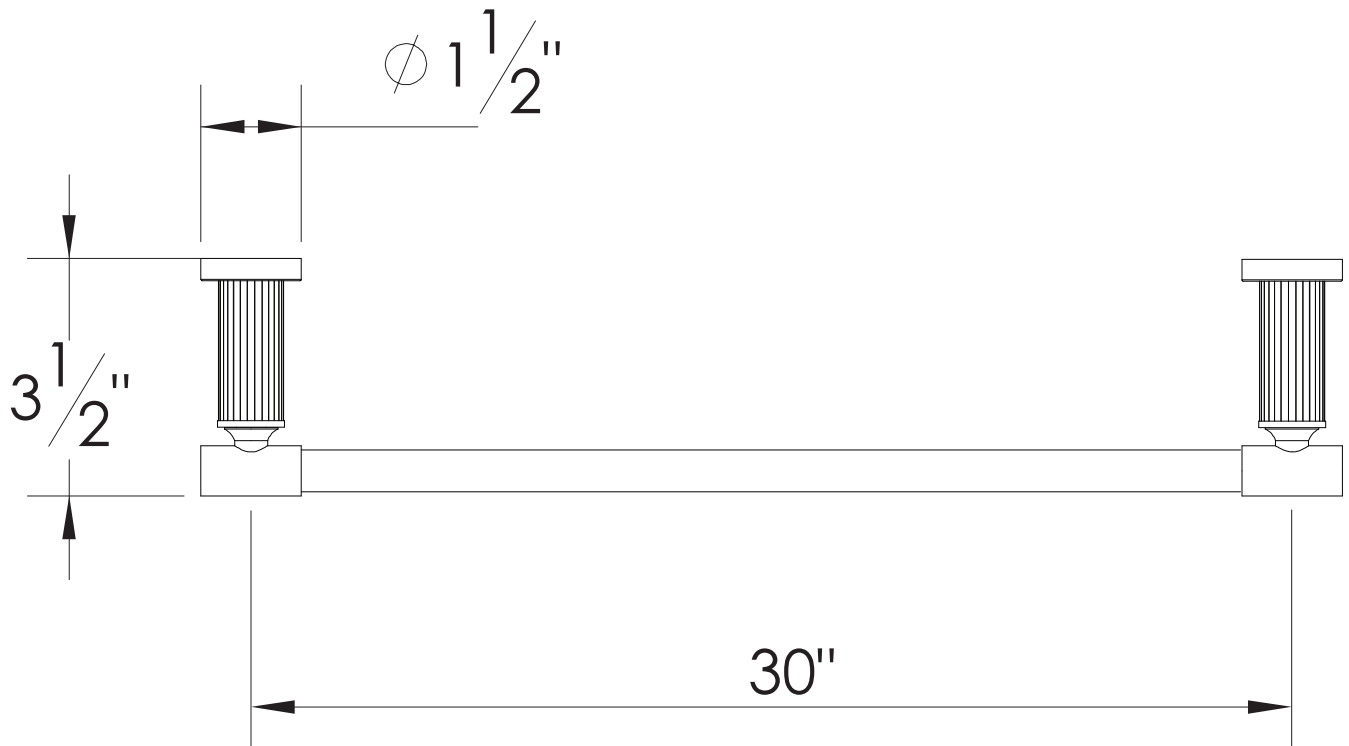

PRODUCT SPECIFICATION SHEET

ITEM # 3460HO 30" Towel bar

- Matches HO handles

The measurements shown are for reference only. Products and specifications shown are subject to change without notice.

www.santecfaucet.com | P: 310.542.0063 F: 310.542.5681