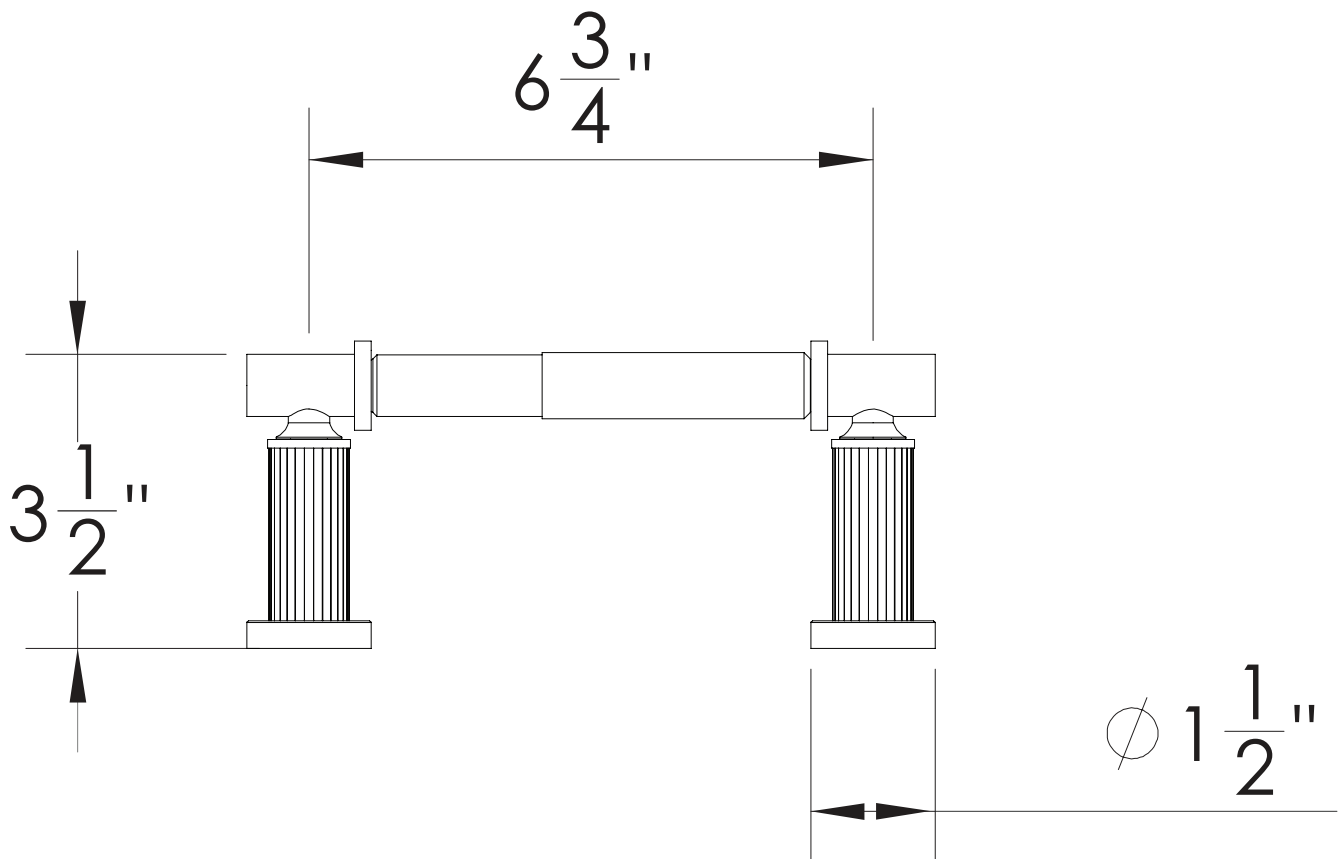

PRODUCT SPECIFICATION SHEET

ITEM # 3465HO
Paper holder

- Matches HO handles

The measurements shown are for reference only. Products and specifications shown are subject to change without notice.