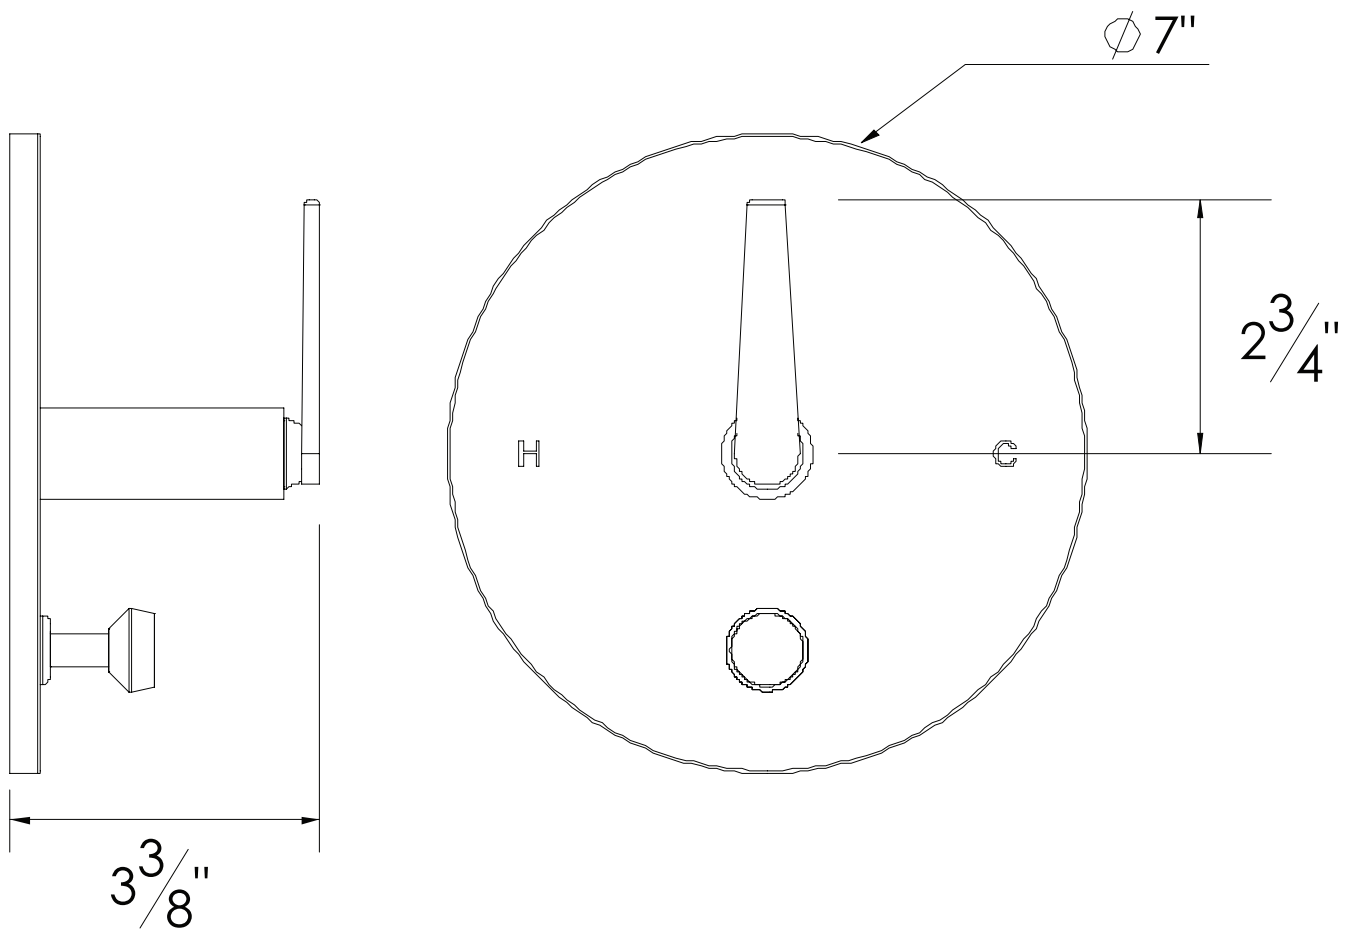

## PRODUCT SPECIFICATION SHEET

#### Pressure balanced control with diverter

- "HN" style handle
- Includes push button diverter, handle and plate
- VALVE NOT INCLUDED
- USE PB-3950 VALVE

The measurements shown are for reference only. Products and specifications shown are subject to change without notice.