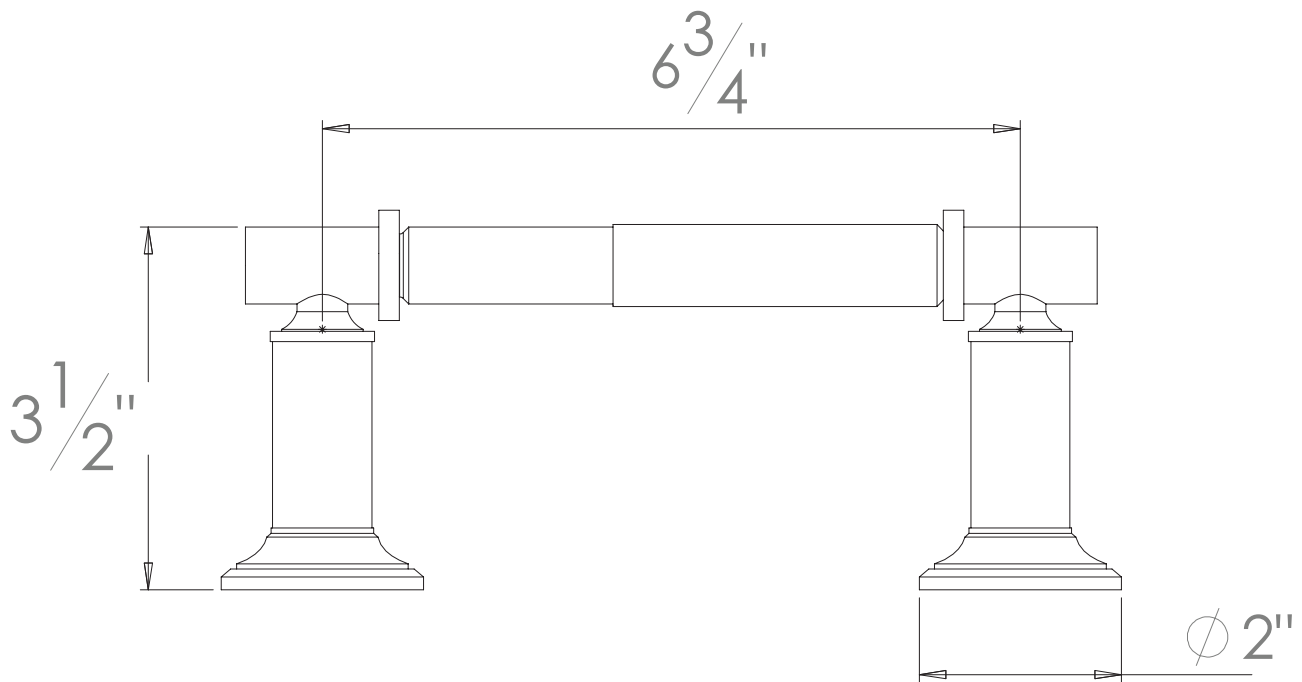

## PRODUCT SPECIFICATION SHEET

### ITEM # 4565PI Paper holder

- Matches PI handles

The measurements shown are for reference only. Products and specifications shown are subject to change without notice.

[www.santecfaucet.com](http://www.santecfaucet.com) | P: 310.542.0063 F: 310.542.5681