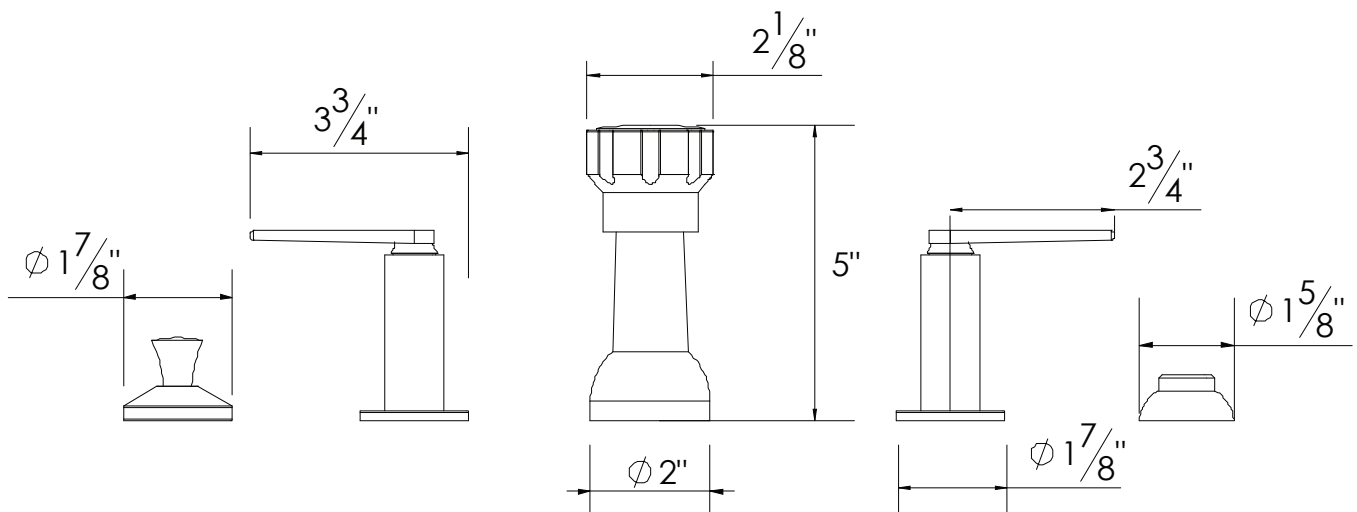

PRODUCT SPECIFICATION SHEET

ITEM # 4570HN Bidet fitting

- "HN" style handles
- Includes an integral vacuum breaker
- Includes aerated spray
- Includes 1-1/4" pop-up drain assembly
- 1/4 turn ceramic disk cartridge

The measurements shown are for reference only. Products and specifications shown are subject to change without notice.