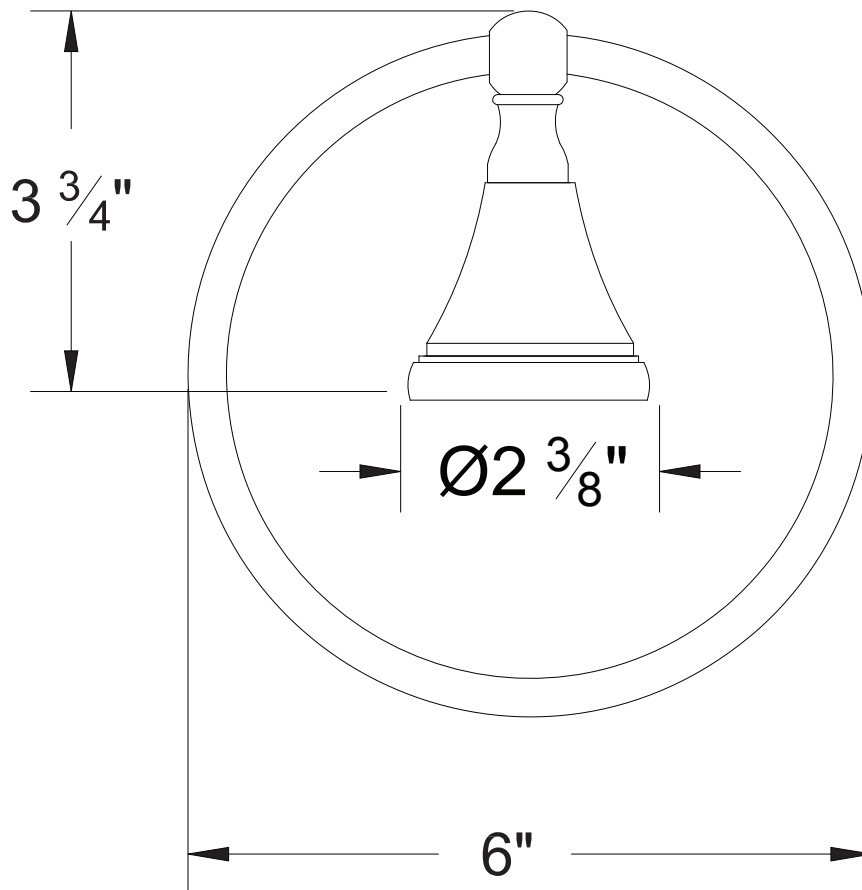

PRODUCT SPECIFICATION SHEET

ITEM # 6564VO
Towel ring

- Matches HA handles

The measurements shown are for reference only. Products and specifications shown are subject to change without notice.