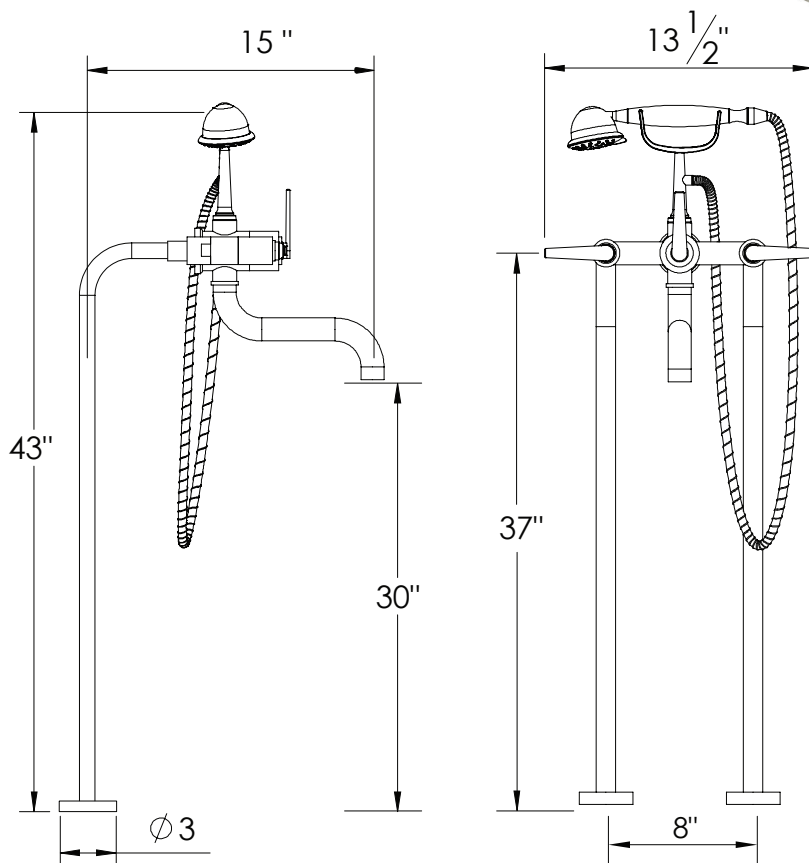

PRODUCT SPECIFICATION SHEET

ITEM # 7050EC

Floor mount tub filler with multifunction hand shower

- 9 GPM
- ROUGH INCLUDED
- Multifunction hand shower
- Hand shower hose 57" long
- Hand shower is 2.0 GPM

The measurements shown are for reference only. Products and specifications shown are subject to change without notice.

www.santecfaucet.com | P: 310.542.0063 F: 310.542.5681