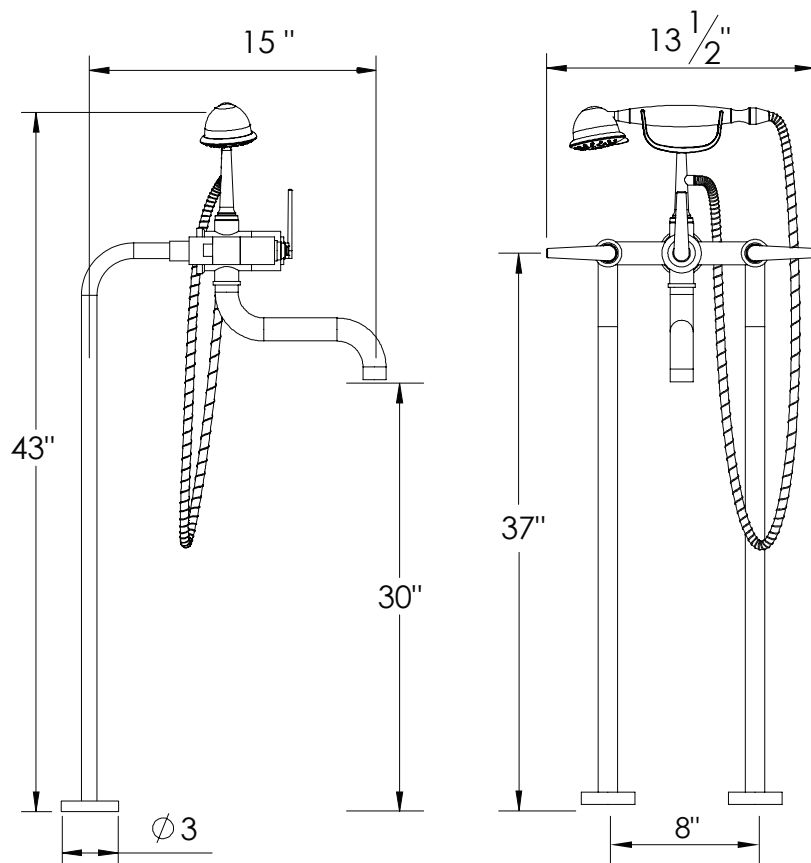

PRODUCT SPECIFICATION SHEET

ITEM # 7050EP

Floor mount tub filler with multifunction hand shower

- 9 GPM
- ROUGH INCLUDED
- Multifunction hand shower
- Hand shower hose 57" long
- Hand shower is 2.0 GPM

The measurements shown are for reference only. Products and specifications shown are subject to change without notice.

www.santecfaucet.com | P: 310.542.0063 F: 310.542.5681