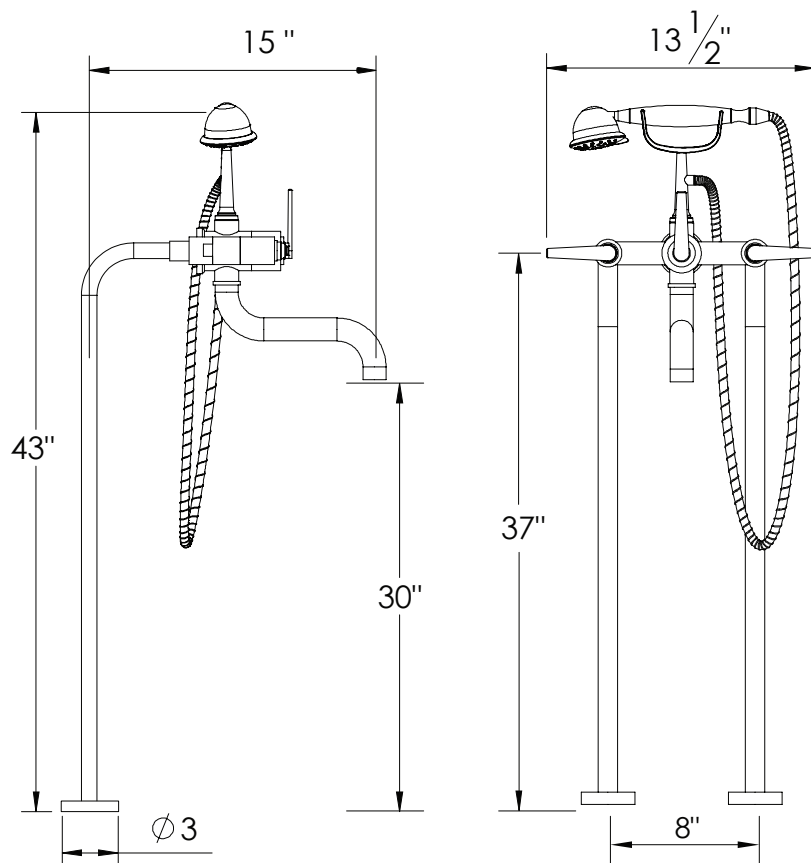

PRODUCT SPECIFICATION SHEET

ITEM # 7050ET

Floor mount tub filler with multifunction hand shower

- 9 GPM
- ROUGH INCLUDED
- Multifunction hand shower
- Hand shower hose 57" long
- Hand shower is 2.0 GPM

The measurements shown are for reference only. Products and specifications shown are subject to change without notice.