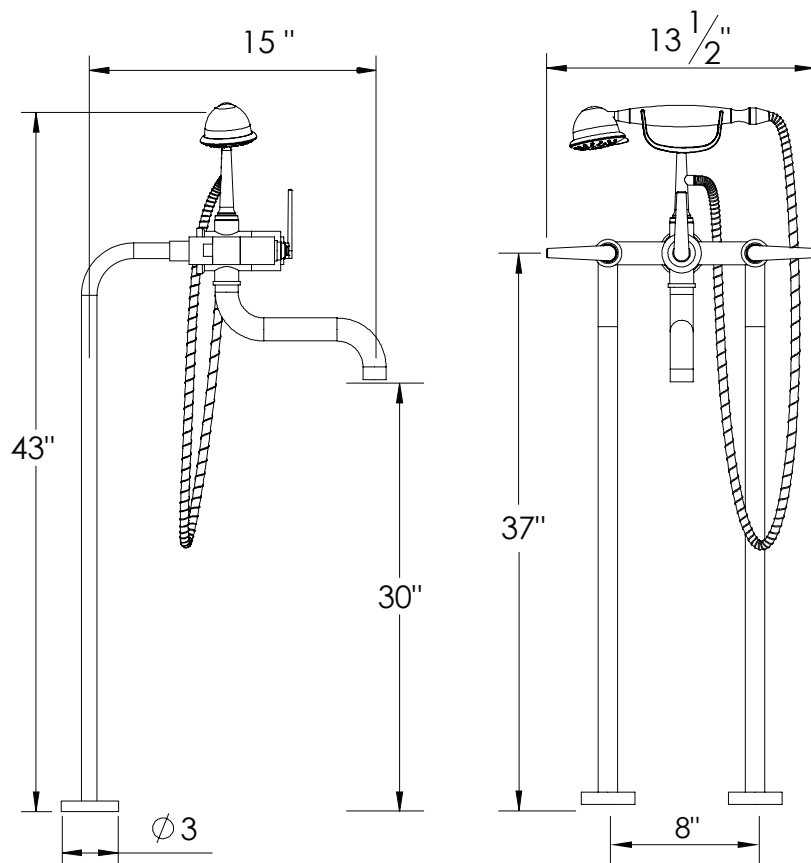

### ITEM # 7050HC

#### Floor mount tub filler with multifunction hand shower

- 9 GPM
- ROUGH INCLUDED
- Multifunction hand shower
- Hand shower hose 57" long
- Hand shower is 2.0 GPM

The measurements shown are for reference only. Products and specifications shown are subject to change without notice.