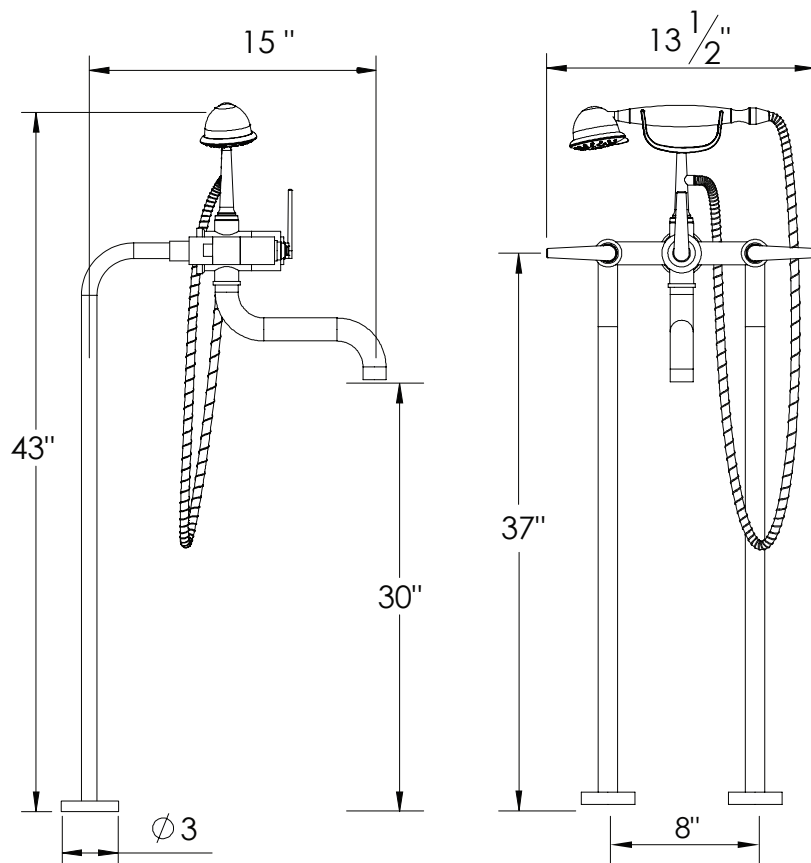

### ITEM # 7050JP

#### Floor mount tub filler with multifunction hand shower

- 9 GPM
- ROUGH INCLUDED
- Multifunction hand shower
- Hand shower hose 57" long
- Hand shower is 2.0 GPM

The measurements shown are for reference only. Products and specifications shown are subject to change without notice.