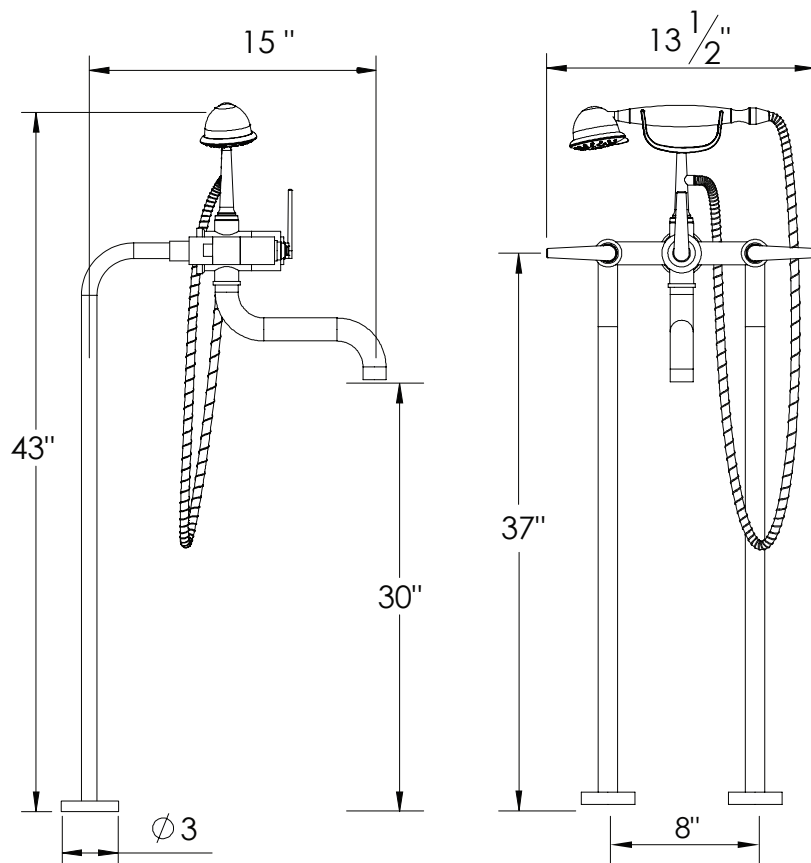

PRODUCT SPECIFICATION SHEET

ITEM # 7050KC

Floor mount tub filler with multifunction hand shower

- 9 GPM
- ROUGH INCLUDED
- Multifunction hand shower
- Hand shower hose 57" long
- Hand shower is 2.0 GPM

The measurements shown are for reference only. Products and specifications shown are subject to change without notice.