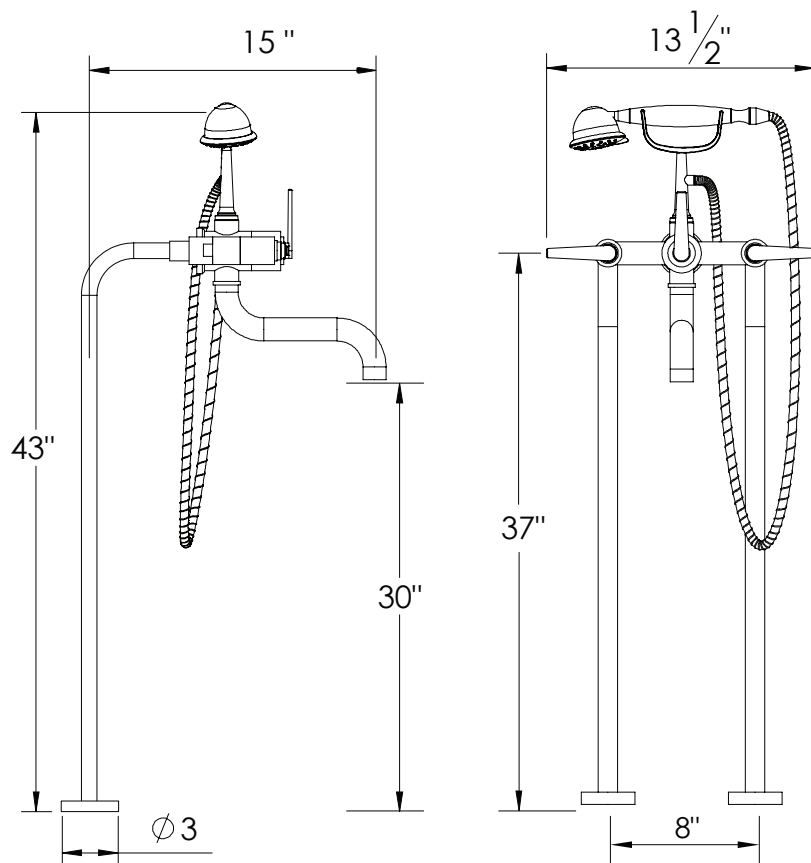

PRODUCT SPECIFICATION SHEET

ITEM # 7050LA

Floor mount tub filler with multifunction hand shower

- 9 GPM
- ROUGH INCLUDED
- Multifunction hand shower
- Hand shower hose 57" long
- Hand shower is 2.0 GPM

The measurements shown are for reference only. Products and specifications shown are subject to change without notice.

www.santecfaucet.com | P: 310.542.0063 F: 310.542.5681