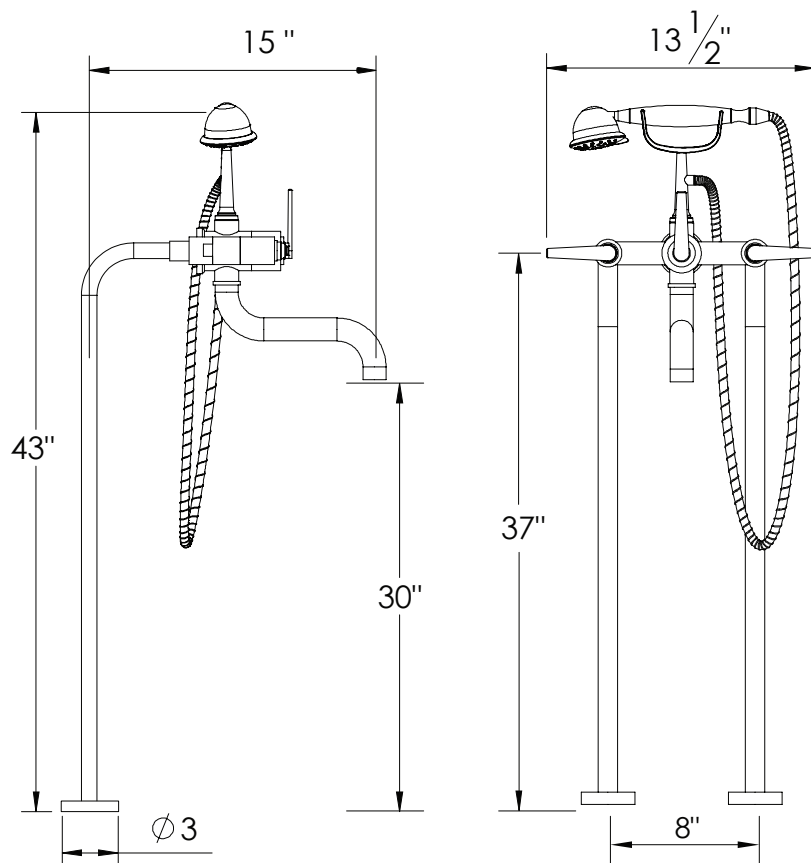

PRODUCT SPECIFICATION SHEET

ITEM # 7050LL

Floor mount tub filler with multifunction hand shower

- 9 GPM
- ROUGH INCLUDED
- Multifunction hand shower
- Hand shower hose 57" long
- Hand shower is 2.0 GPM

The measurements shown are for reference only. Products and specifications shown are subject to change without notice.