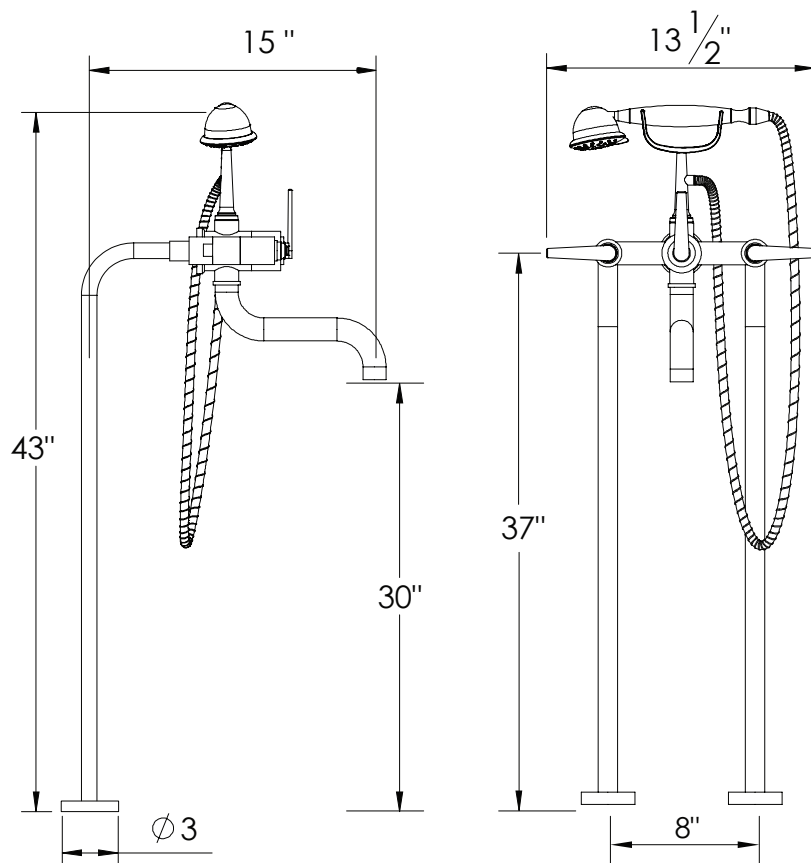

PRODUCT SPECIFICATION SHEET

ITEM # 7050RC

Floor mount tub filler with multifunction hand shower

- 9 GPM
- ROUGH INCLUDED
- Multifunction hand shower
- Hand shower hose 57" long
- Hand shower is 2.0 GPM

The measurements shown are for reference only. Products and specifications shown are subject to change without notice.

www.santecfaucet.com | P: 310.542.0063 F: 310.542.5681