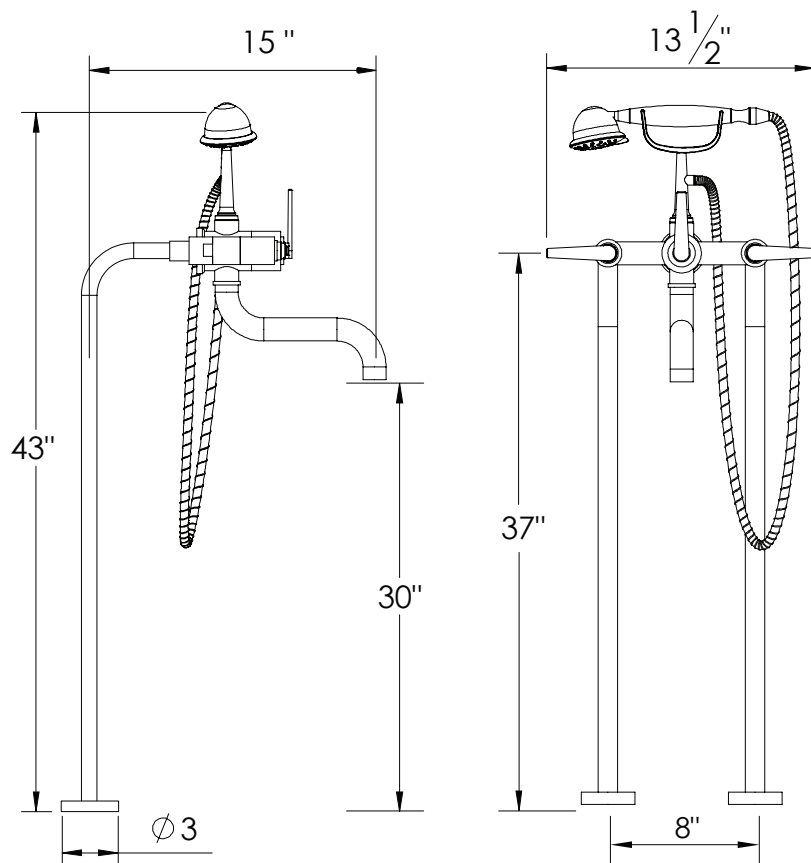

### ITEM # 7050YC

#### Floor mount tub filler with multifunction hand shower

- 9 GPM
- ROUGH INCLUDED
- Multifunction hand shower
- Hand shower hose 57" long
- Hand shower is 2.0 GPM

The measurements shown are for reference only. Products and specifications shown are subject to change without notice.