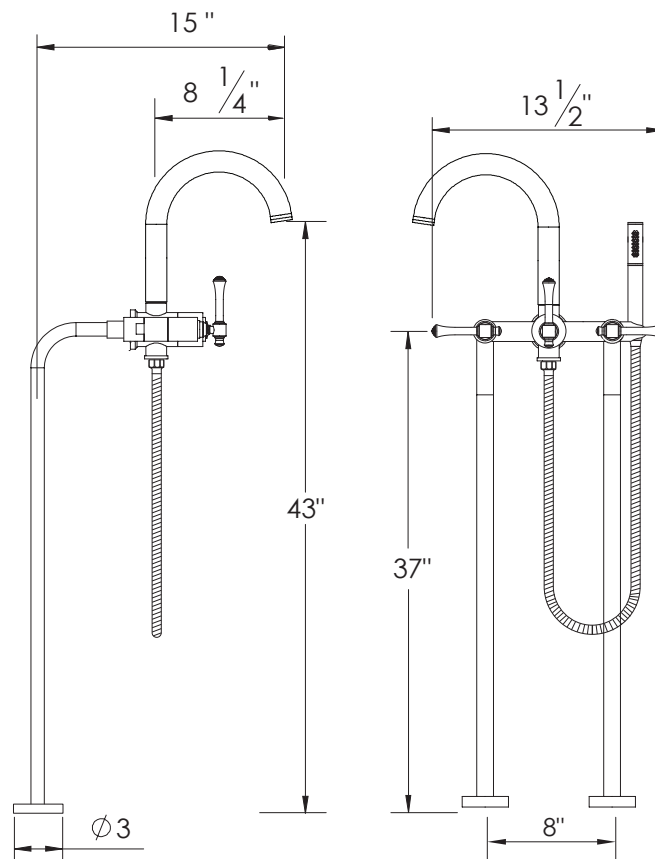

## PRODUCT SPECIFICATION SHEET

#### Floor mount tub filler with multifunction hand shower

- 9 GPM
- ROUGH INCLUDED
- Multifunction hand shower
- Hand shower hose 57" long
- Hand shower is 2.0 GPM

The measurements shown are for reference only. Products and specifications shown are subject to change without notice.