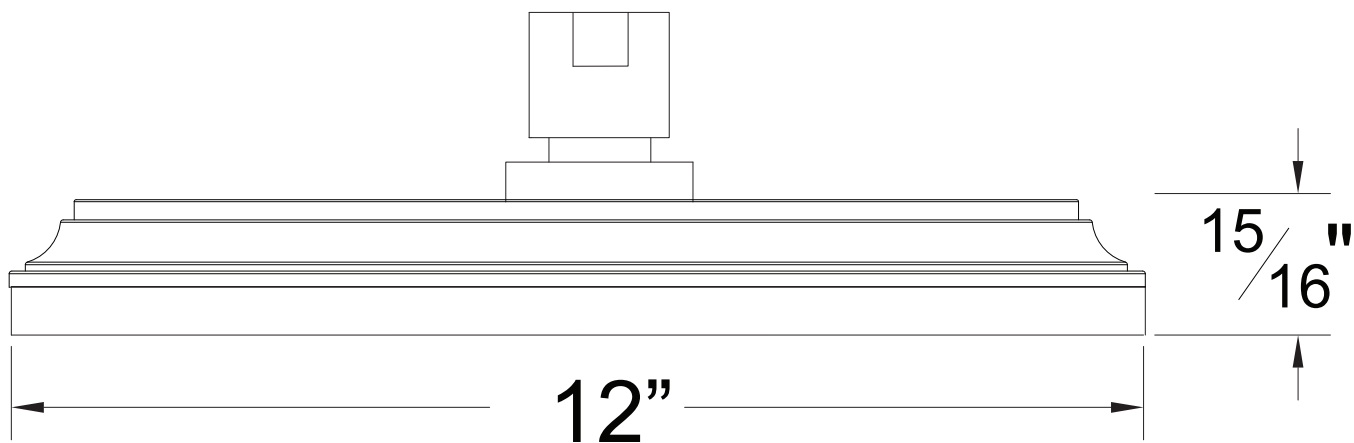

PRODUCT SPECIFICATION SHEET

ITEM # 708018 12" Traditional rain head

- 12" OD
- 1/2" NPT female connection
- Not to be used with pressure balanced valve
- Must be used with Ceiling Mount

The measurements shown are for reference only. Products and specifications shown are subject to change without notice.