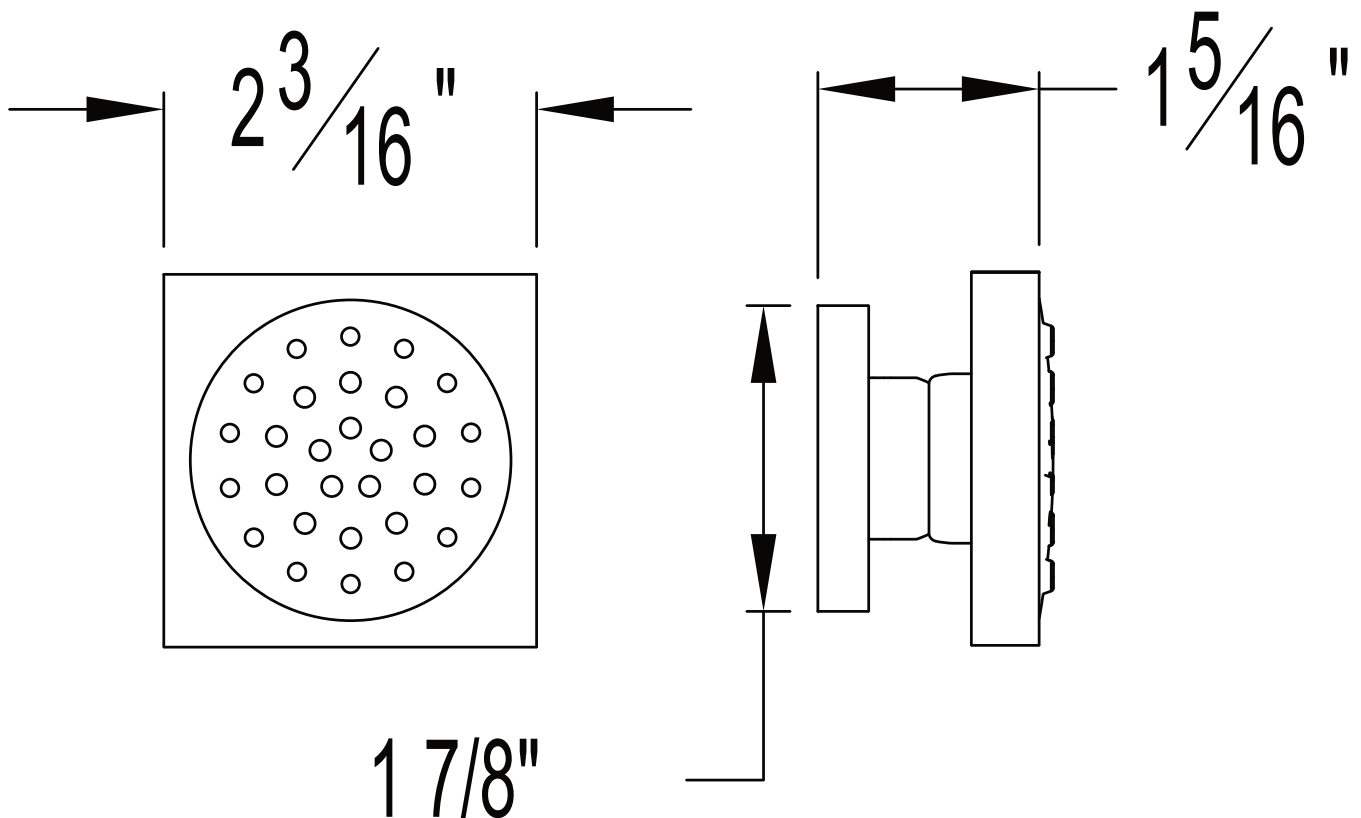

PRODUCT SPECIFICATION SHEET

ITEM # 708207

All brass body spray with flange

- With rubber nozzles for easy cleaning
- 1/2" NPS female connection
- 2-1/4" OD flange
- 2.2 GPM

The measurements shown are for reference only. Products and specifications shown are subject to change without notice.