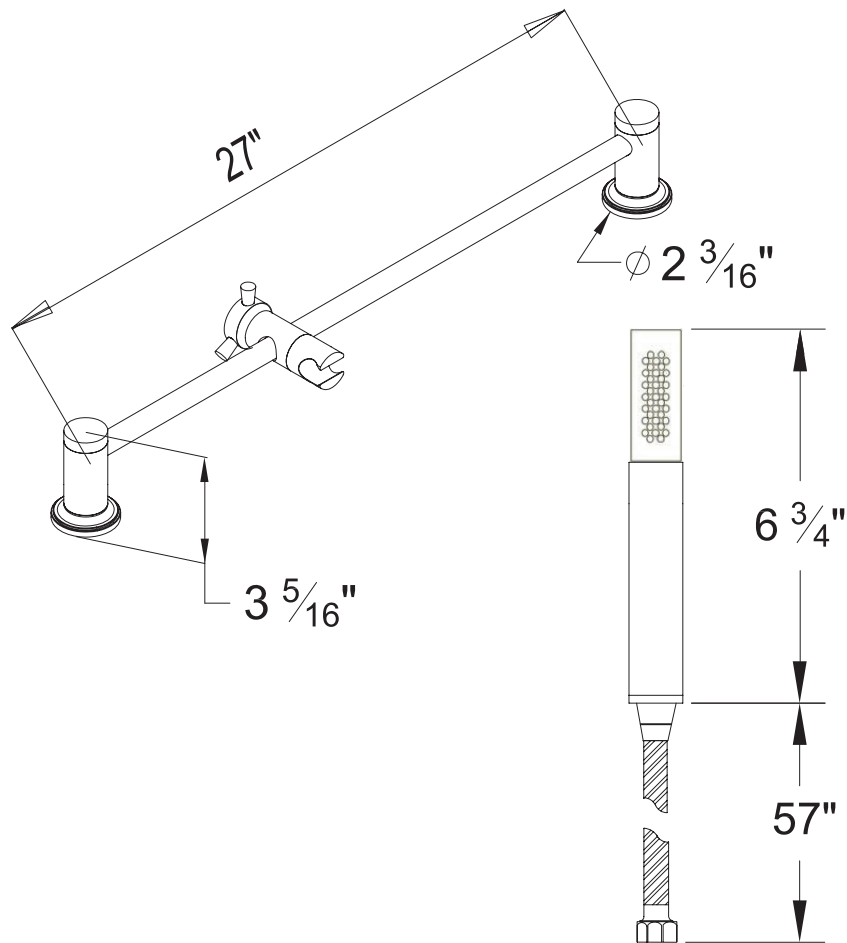

PRODUCT SPECIFICATION SHEET

ITEM # 708470

Hand shower set with slide bar

- Slide bar 27" long
- Hand shower hose 57" long
- Single function sprayer
- 2.5 GPM
- Includes flow restrictor (CA 2.0 GPM CALGreen compliant)
- Supply elbow not included

The measurements shown are for reference only. Products and specifications shown are subject to change without notice.