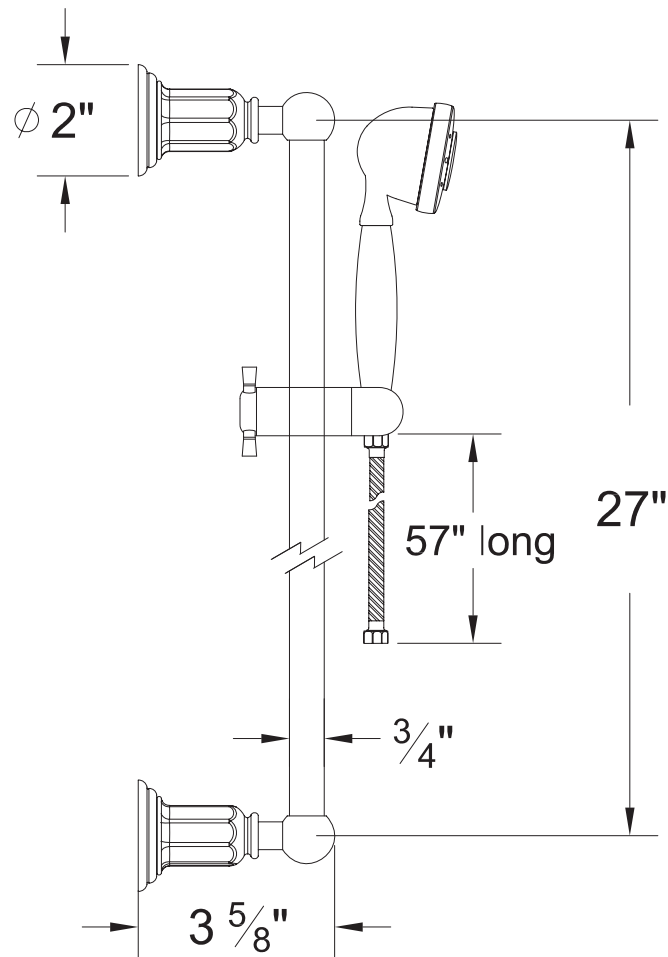

## PRODUCT SPECIFICATION SHEET

### ITEM # 708480

### Multifunction hand shower with slide bar

- 3 functions: soft, normal and massage sprays
- Hand shower hose 57" long included
- 2.5 GPM
- Includes flow restrictor (CA 2.0 GPM - CALGreen compliant)
- Supply elbow not included

The measurements shown are for reference only. Products and specifications shown are subject to change without notice.