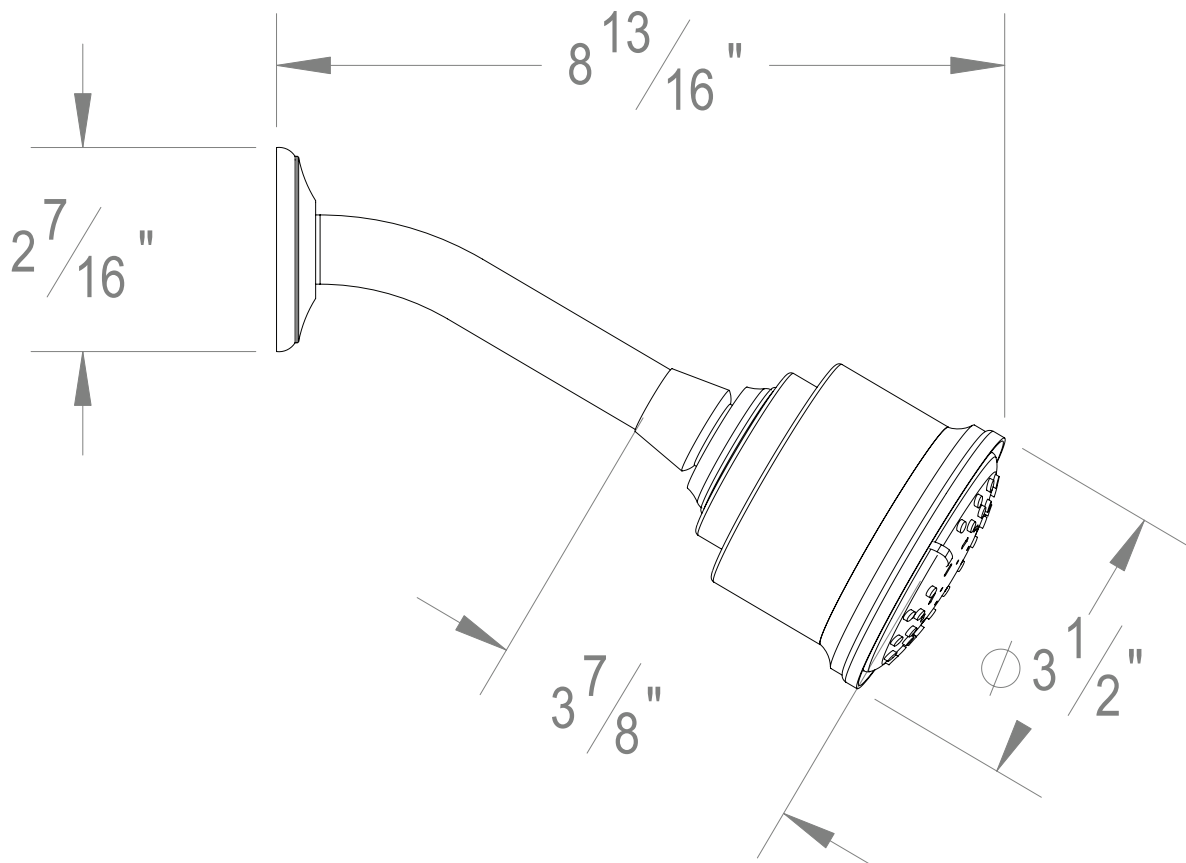

PRODUCT SPECIFICATION SHEET

ITEM # 708535

Cylindrical shower head with arm and round flange

- 3 functions: soft, normal and massage Sprays
- 1/2" NPT male connection
- 2.5 GPM
- Includes flow restrictor (CA 2.0 GPM - CALGreen compliant)

The measurements shown are for reference only. Products and specifications shown are subject to change without notice.