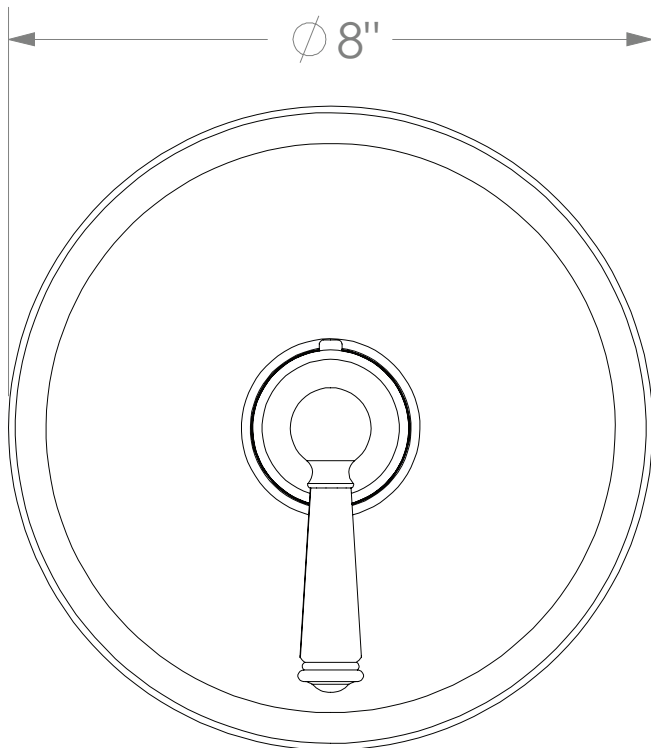

## PRODUCT SPECIFICATION SHEET

#### 3/4" Thermostatic control

- "EP" style handle
- Includes trim plate and handle
- Requires separate volume control
- VALVE NOT INCLUDED
- USE TH-5034 VALVE

The measurements shown are for reference only. Products and specifications shown are subject to change without notice.