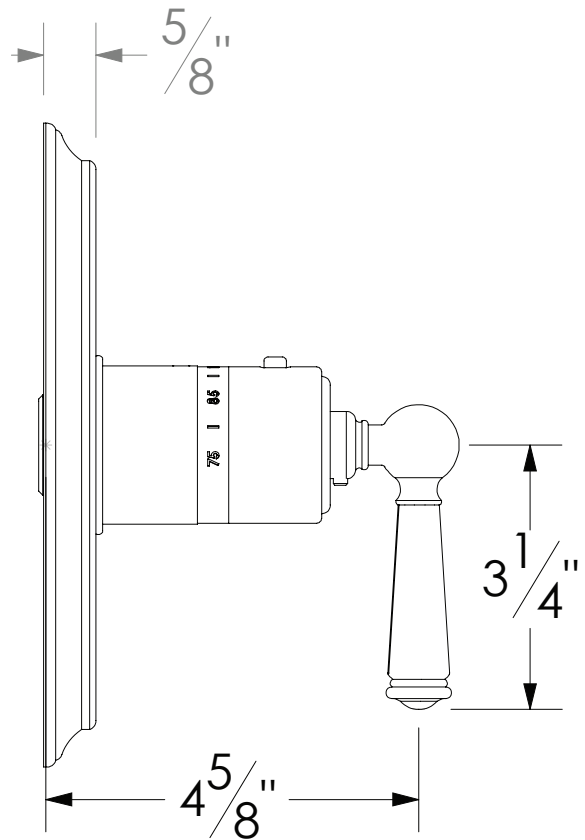

#### 3/4" Thermostatic control

- "EP" style handle
- Includes trim plate and handle
- Requires separate volume control
- VALVE NOT INCLUDED
- USE TH-5034 VALVE

The measurements shown are for reference only. Products and specifications shown are subject to change without notice.