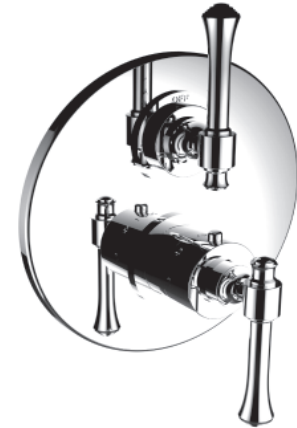

PRODUCT SPECIFICATION SHEET

ITEM # 7095AT-TM

TRIM

1/2" Thermostatic trim with volume control

- "AT" style handles
- Includes trim plate and handles
- VALVE NOT INCLUDED
- USE TH-8000 VALVE
- Volume Control for One Outlet

The measurements shown are for reference only. Products and specifications shown are subject to change without notice.

www.santecfaucet.com | P: 310.542.0063 F: 310.542.5681