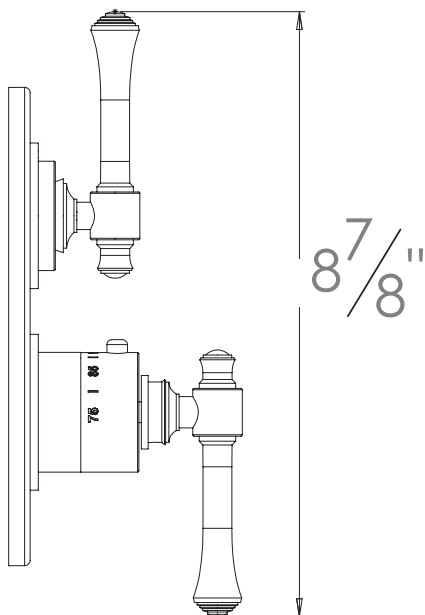

PRODUCT SPECIFICATION SHEET

ITEM # 7095AT-TM

TRIM

1/2" Thermostatic trim with volume control

- "AT" style handles
- Includes trim plate and handles
- VALVE NOT INCLUDED
- USE TH-8000 VALVE
- Volume Control for One Outlet

The measurements shown are for reference only. Products and specifications shown are subject to change without notice.

www.santecfaucet.com | P: 310.542.0063 F: 310.542.5681