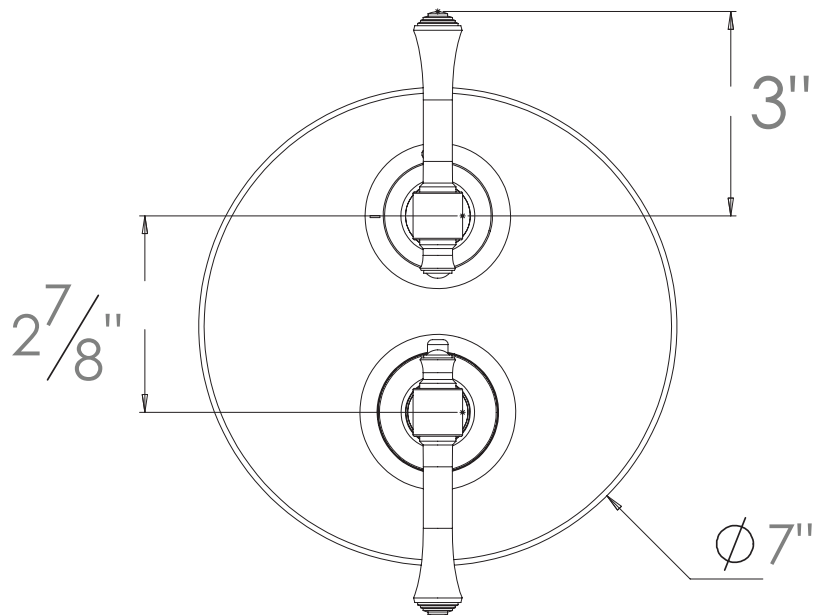

PRODUCT SPECIFICATION SHEET

ITEM # 7095AT-TM

TRIM

1/2" Thermostatic trim with volume control

- "AT" style handles
- Includes trim plate and handles
- VALVE NOT INCLUDED
- USE TH-8000 VALVE
- Volume Control for One Outlet

The measurements shown are for reference only. Products and specifications shown are subject to change without notice.

www.santecfaucet.com | P: 310.542.0063 F: 310.542.5681