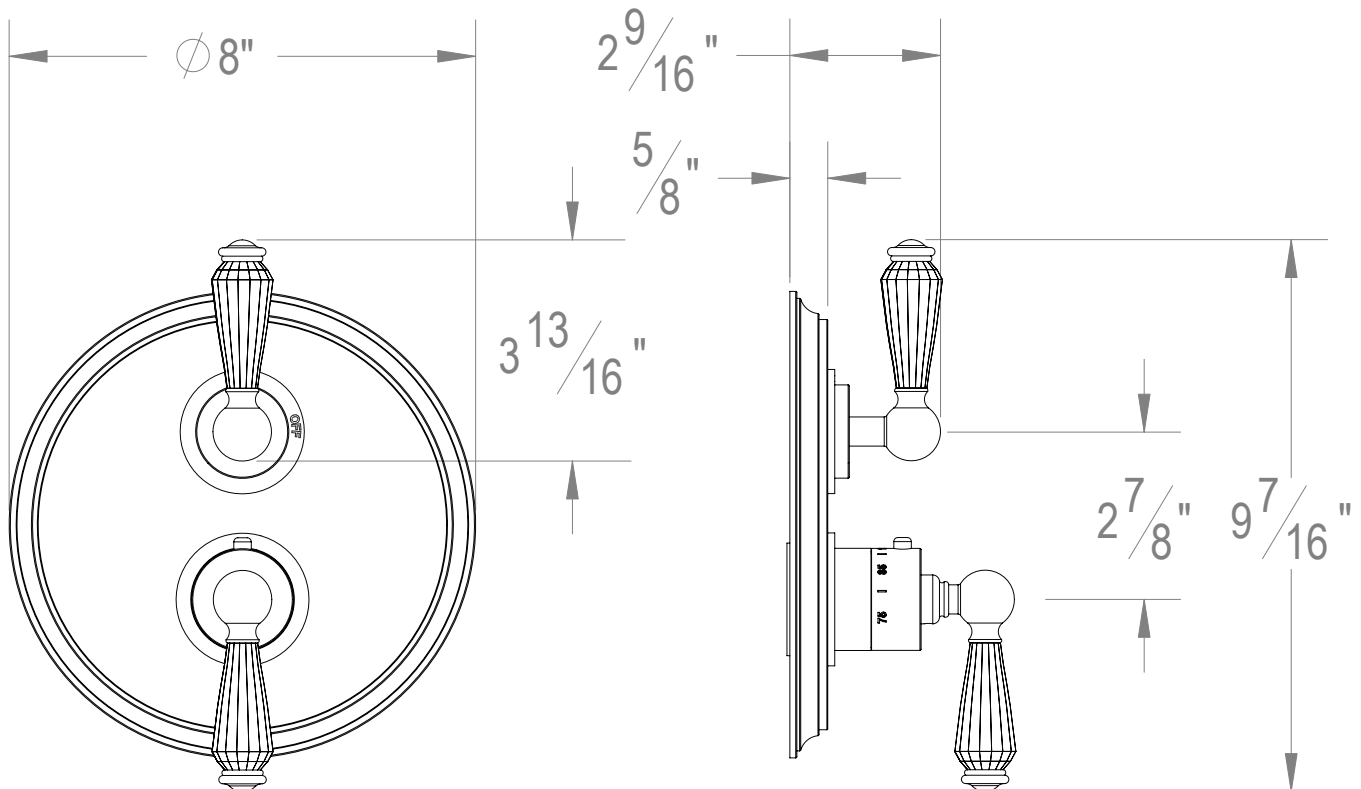

**PRODUCT SPECIFICATION SHEET**

**ITEM # 7095EC-TM**

**TRIM**

**1/2" Thermostatic trim with volume control**

- "EC" style handles
- Includes trim plate and handles
- VALVE NOT INCLUDED
- USE TH-8000 VALVE
- Volume Control for One Outlet

The measurements shown are for reference only. Products and specifications shown are subject to change without notice.