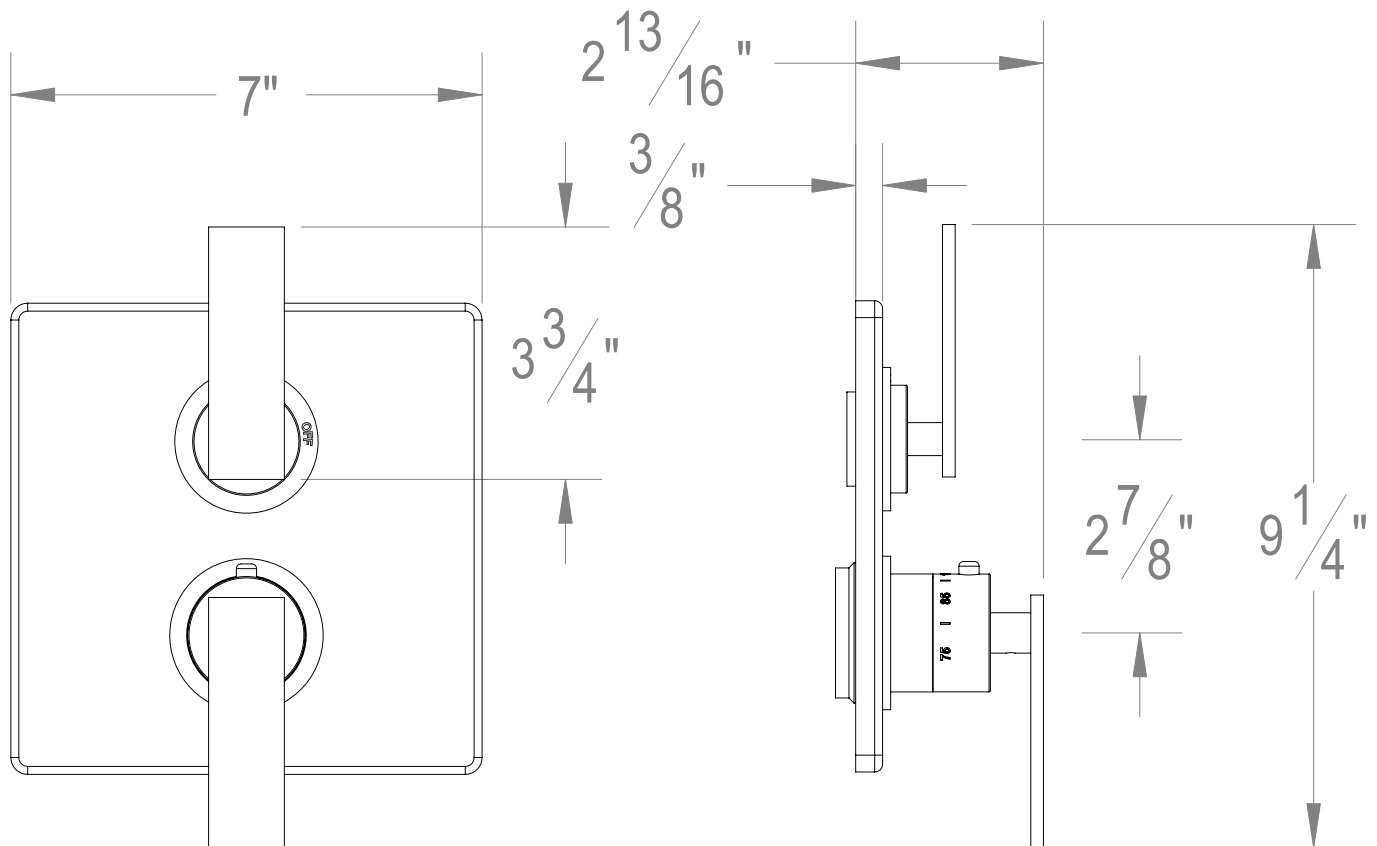

## PRODUCT SPECIFICATION SHEET

#### 1/2" Thermostatic trim with volume control

- "EM" style handles
- Includes trim plate and handles
- VALVE NOT INCLUDED
- USE TH-8000 VALVE
- Volume Control for One Outlet

The measurements shown are for reference only. Products and specifications shown are subject to change without notice.